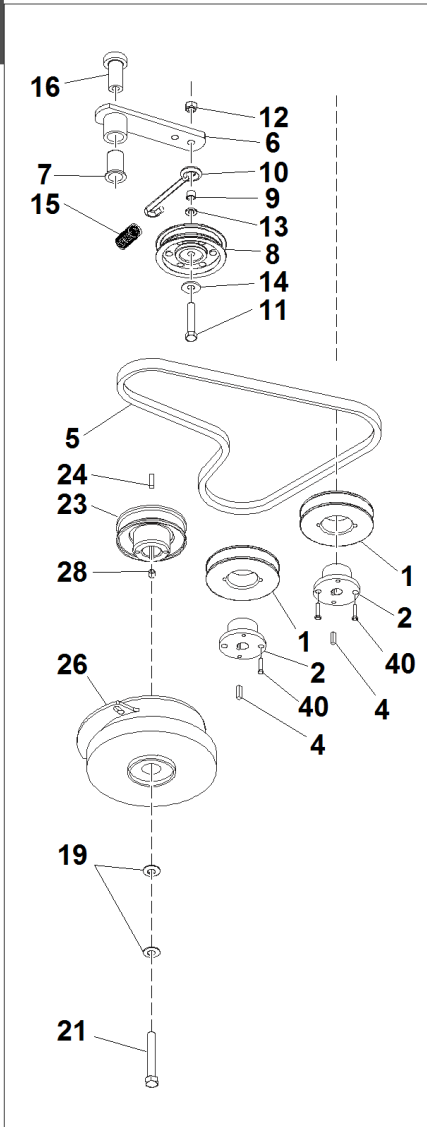

SRZ 190

#

P/N

DESCRIPTION

SRZ 190

REF. 04-00555992104

1	93200533052	SRZ190 PUMP PULLEY
2	93900423178	15MM TAPER HUB
3	93900453074	90 DEGREE ADAPTER
4	93900453102	PUMP KEY
5	93400533088	SRZ170/190 PUMP DRIVE BELT
6	93900422025	TENSIONER W/BUSHING
7	93900523111	3/4 FLANGE BUSHING
8	93400523328	SRZ170/190 TENSION. PULL.-PUMP BELT
9	93900363174	EYEBOLT SPACER
10	93900423122	PUMP TENSION ROD
11	93900100296	SCREW 3/8-16 X 2 HHCS
12	93900109007	3/8-16 WHIZLOCK NUT
13	93900105005	5/16 LOCKWASHER-HEAVY
14	93900105260	3/8 STD FLAT WASHER
15	93900553007	IDLER SPRING
16	93900423175	PUMP IDLER PIVOT - FINISHED
17	00777700030	
18	93200533058	MUFFLER ENGINE SRZ190
19	93900423069	SPRING DISC.- 7/16
20	93900104256	5/16-18 HEX NYLOC NUT
21	93900100536	SCREW 7/16-20 X 3 HHCS
22	93900363226	5/16 DISC SPRING
23	93400423231	SRZ170/190 PUMP DRIVE PULLEY
24	93900107258	1/4 X 1/4 X 3/4 MACH KEY
25	93900373070	BELT GUIDE-LONG
26	93400423285	SRZ170/190 ELECTRIC CLUTCH
27	93900100276	SCREW 5/16-18 X 1-3/4 HHCS
28	93900103293	5/16-18 X 3/8 SETSCREW
29	93900100277	SCREW 5/16-18 X 2 HHCS
30	00777650063	KAWASAKI PETROL FILTER 15-17-19HP
31	93100363352	SRZ THROTTLE CABLE
32	93400423153	SRZ CHOKE CABLE
33	00777750007	KAWASAKI 19 HP SPARK PLUG
34	00777650064	KAWASAKI ENGINE OIL FILTER 15-17-19 HP
35	00111990120	MUFFLER COLLECTOR GASKET SRZ190
36	00777650067	KAWASAKI AIR PRE-FILTER
37	00777650068	KAWASAKI 19 HP AIR FILTER
38	95599000083	SRZ 190 AIR FILTER
39	95599000085	SRZ 190 CYCLONE PRECLEANER
40	93900100252	SCREW 1/4-20 X 3/4 HHCS