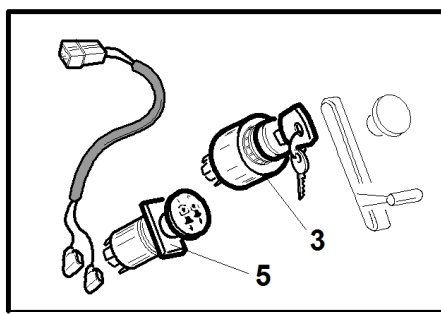

#

P/N

DESCRIPTION

SRZ 190

REF. 11-00555992111

1	93200583050	FUEL VALVE
2	93900533085	"FUEL LINE - 21 1/2" LONG (25")"
3	93900583185	FUEL LINE RH
4	93900583186	FUEL LINE LH
5	93900363098	GAS LINE CLAMP
6	93900105005	5/16 LOCKWASHER-HEAVY
7	93900100271	SCREW 5/16-18 X 3/4 HHCS
8	93100823179	FUEL CAP - SRZ
9	93900583183	FUEL TANK ADAPTER
10	93900533125	VALVE GROMMET
11	93200533019	LH FUEL TANK/MUFFLER SRZ190
12	93200533018	RH FUEL TANK/MUFFLER SRZ190