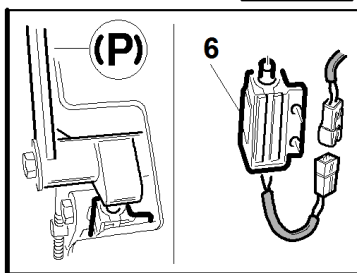

#

P/N

DESCRIPTION

SRZ 190

REF. 11-00555992111

1	93200583050	FUEL VALVE
2	93900533085	"FUEL LINE - 21 1/2" LONG (25")"
3	93900583185	FUEL LINE RH
4	93900583186	FUEL LINE LH
5	93900363098	GAS LINE CLAMP
6	93900105005	5/16 LOCKWASHER-HEAVY
7	93900100271	SCREW 5/16-18 X 3/4 HHCS
8	93100823179	FUEL CAP - SRZ
9	93900583183	FUEL TANK ADAPTER
10	93900533125	VALVE GROMMET
11	93200533019	LH FUEL TANK/MUFFLER SRZ190
12	93200533018	RH FUEL TANK/MUFFLER SRZ190