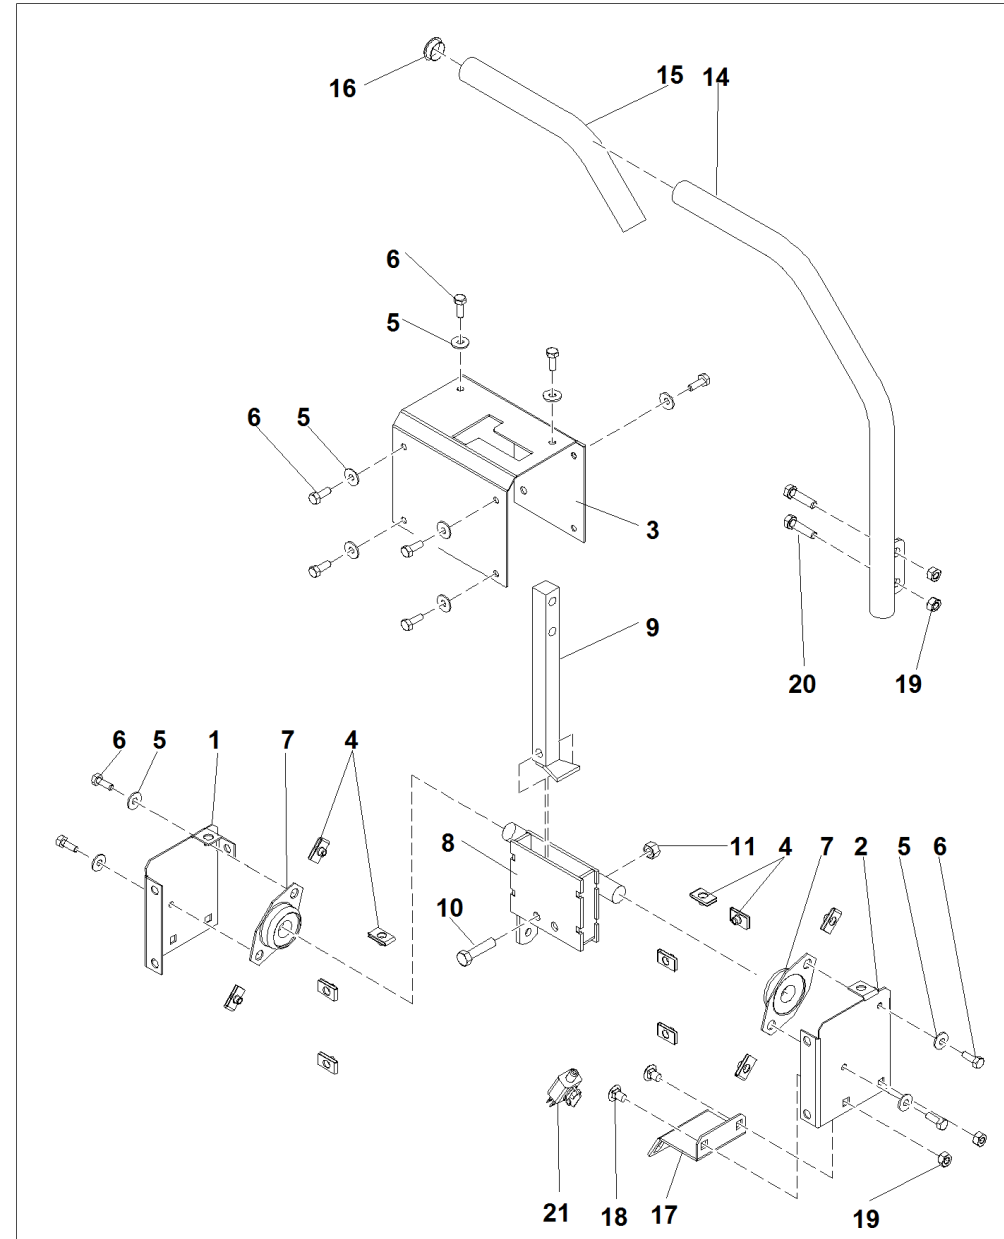

SRZ 190

#

P/N

DESCRIPTION

SRZ 190

REF. 07-00555992107

1	93900643049	RH CONTROL COVER
2	93900643050	LH CONTROL COVER
3	93900643048	LH CONTROL MOUNT
4	93900109015	1/4-20 NUT CLIP
5	93900105004	1/4 LOCKWASHER-HEAVY
6	93900100252	SCREW 1/4-20 X 3/4 HHCS
7	93900423140	3/4 I.D. 2 BOLT BEARING
8	93900592026	CONTROL PIVOT - LEFT
9	93900592060	HANDLE BAR W/STOP - PLATED
10	93900100294	SCREW 3/8-16 X 1-1/2 HHCS
11	93900104257	3/8-16 HEX NYLOC NUT
12	93900823221	10MM BALL STUD
13	93900104256	5/16-18 HEX NYLOC NUT
14	93900642025	HANDLE LH W/GRIP
15	93900523032	HANDLE GRIP(RIDER)
16	93900523033	HANDLE PLUG
17	93900643051	SWITCH MOUNT
18	93900107519	5/16-18 X 1/2 CARR. BOLT
19	93900109001	5/16-18 WHIZLOCK NUT
20	93900100274	SCREW 5/16-18 X 1-1/4 HHTB
21	93400593041	SRZ NEUTRAL SWITCH
22	93900105005	5/16 LOCKWASHER-HEAVY
23	93900253075	CABLE ANCHOR SPACER
24	93400823201	SRZ DAMPENER CYLINDER