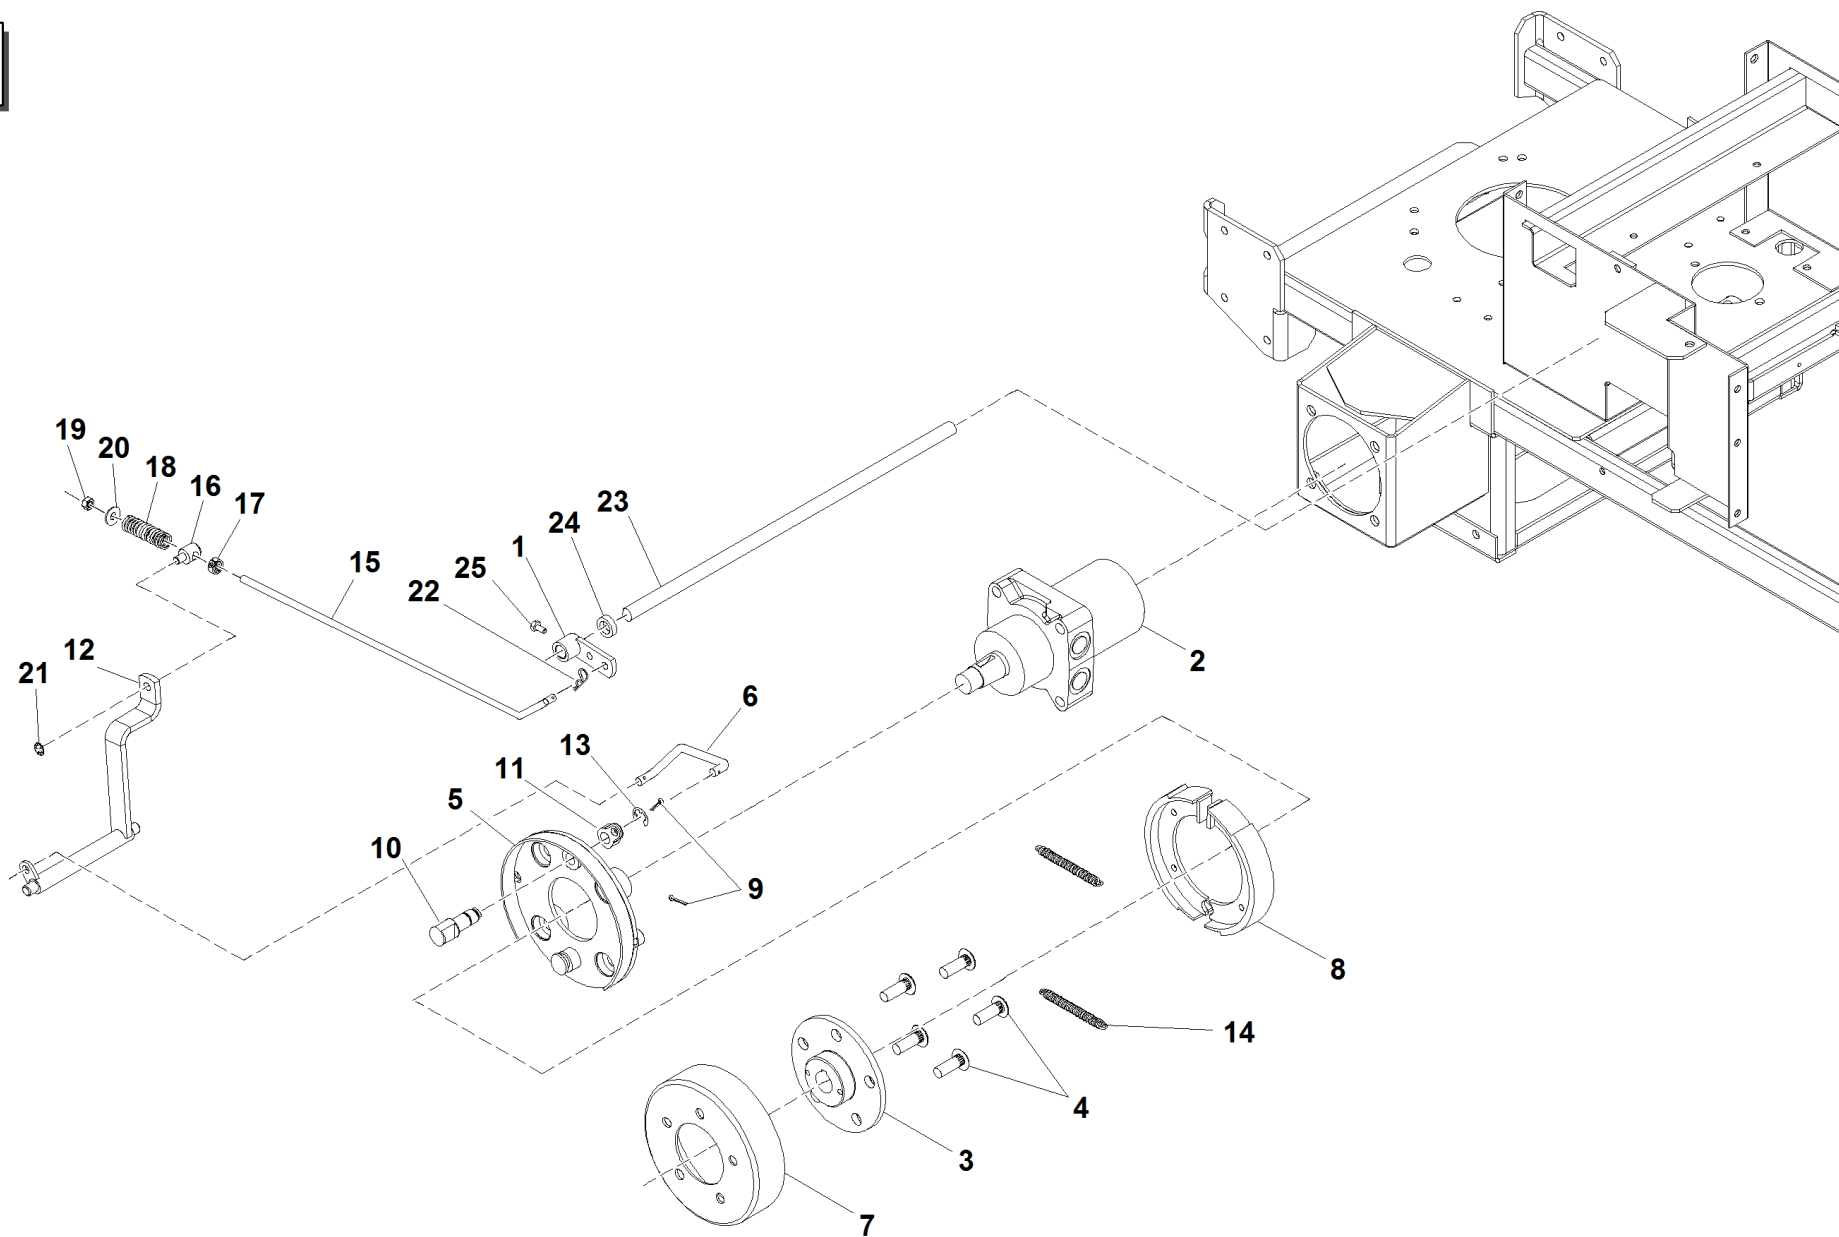

SRZ 190

#

P/N

DESCRIPTION

SRZ 190

REF. 07-00555992107

1	93900643049	RH CONTROL COVER
2	93900643050	LH CONTROL COVER
3	93900643048	LH CONTROL MOUNT
4	93900109015	1/4-20 NUT CLIP
5	93900105004	1/4 LOCKWASHER-HEAVY
6	93900100252	SCREW 1/4-20 X 3/4 HHCS
7	93900423140	3/4 I.D. 2 BOLT BEARING
8	93900592026	CONTROL PIVOT - LEFT
9	93900592060	HANDLE BAR W/STOP - PLATED
10	93900100294	SCREW 3/8-16 X 1-1/2 HHCS
11	93900104257	3/8-16 HEX NYLOC NUT
12	93900823221	10MM BALL STUD
13	93900104256	5/16-18 HEX NYLOC NUT
14	93900642025	HANDLE LH W/GRIP
15	93900523032	HANDLE GRIP(RIDER)
16	93900523033	HANDLE PLUG
17	93900643051	SWITCH MOUNT
18	93900107519	5/16-18 X 1/2 CARR. BOLT
19	93900109001	5/16-18 WHIZLOCK NUT
20	93900100274	SCREW 5/16-18 X 1-1/4 HHTB
21	93400593041	SRZ NEUTRAL SWITCH
22	93900105005	5/16 LOCKWASHER-HEAVY
23	93900253075	CABLE ANCHOR SPACER
24	93400823201	SRZ DAMPENER CYLINDER