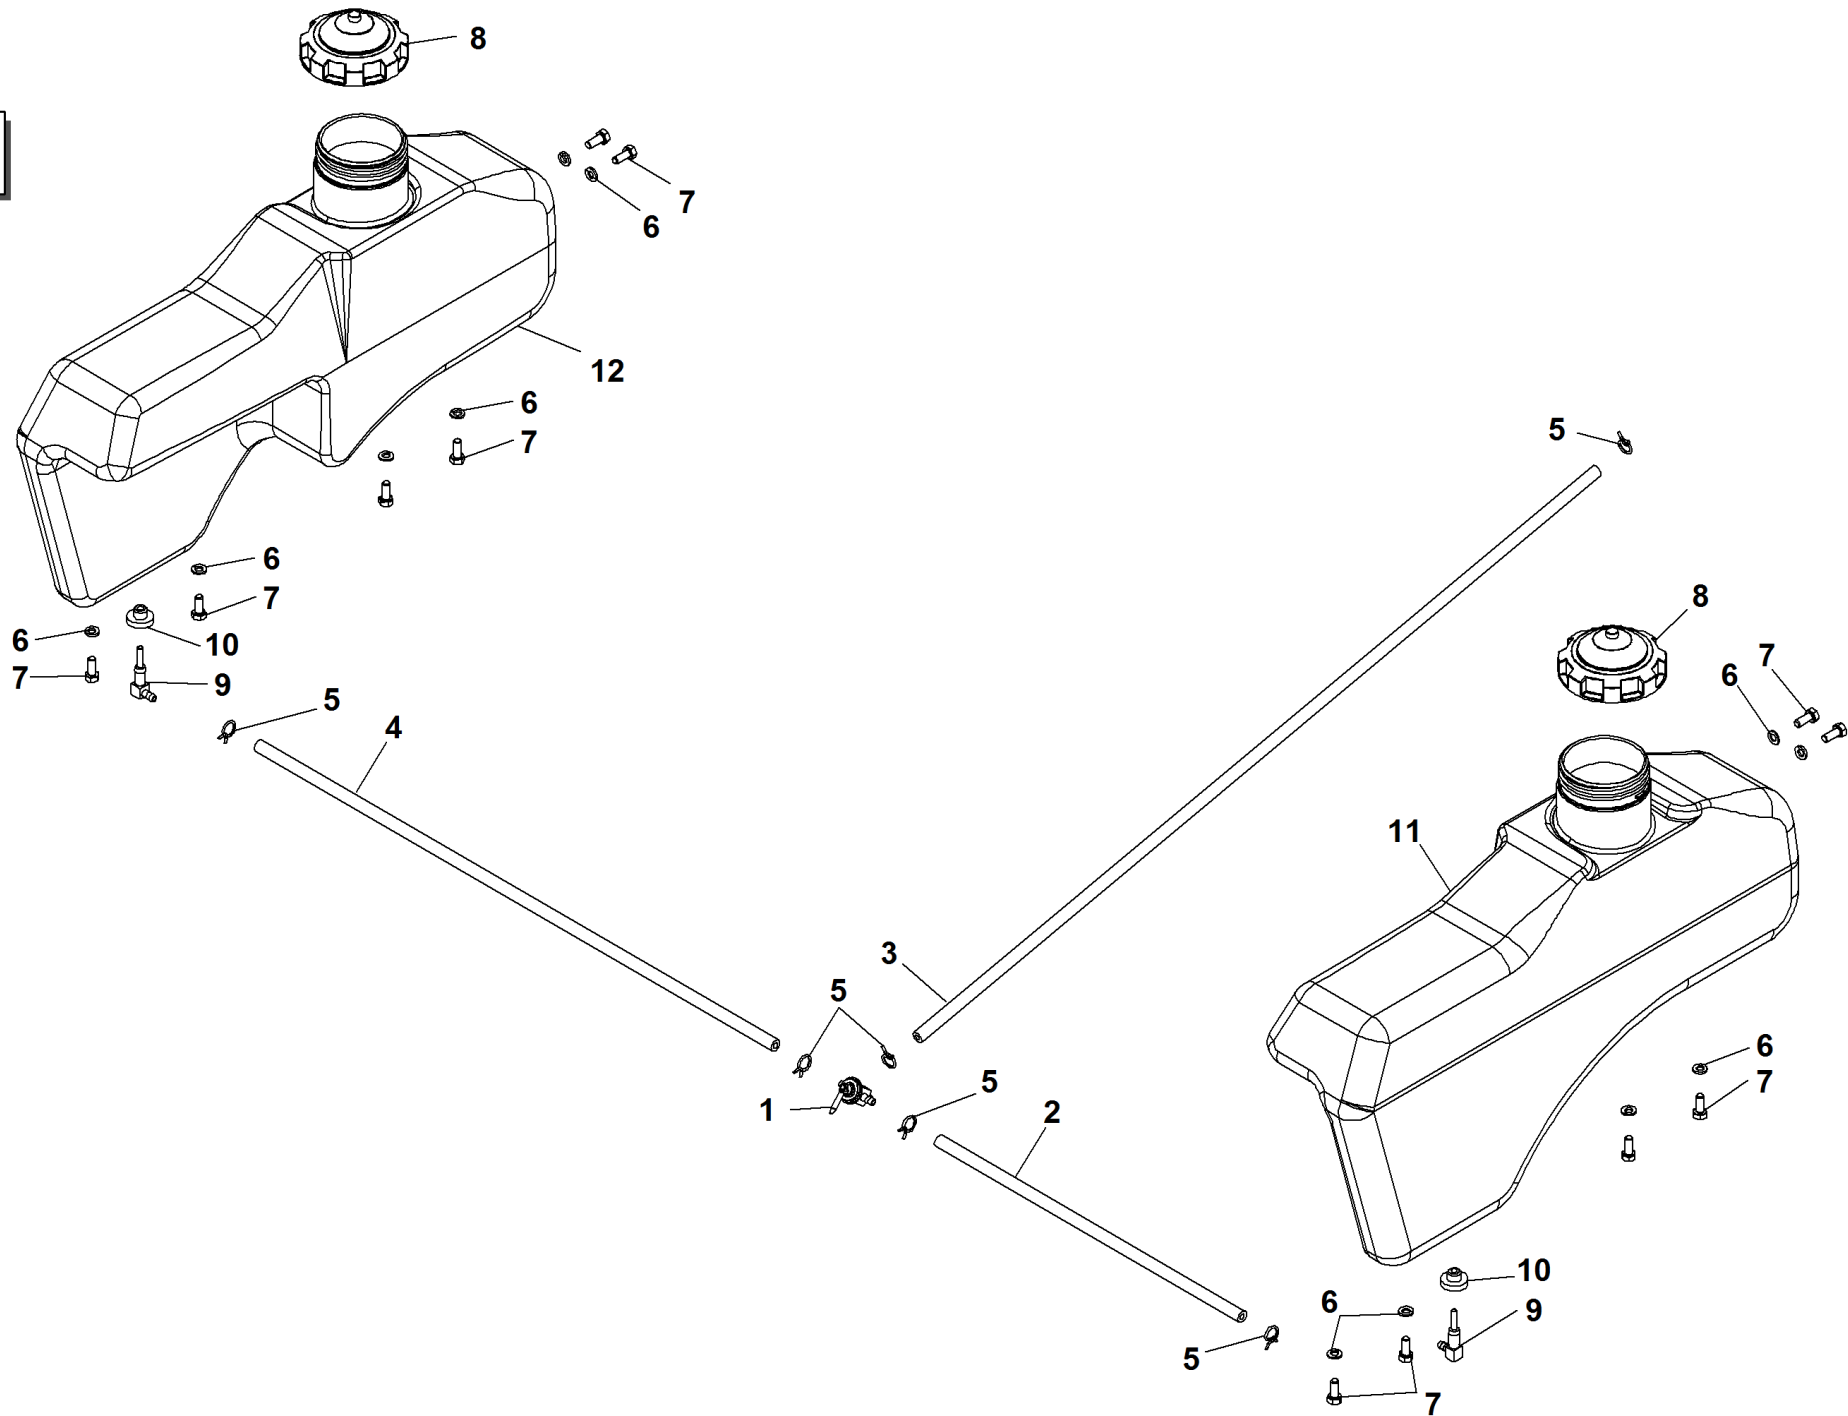

1	93200533079	SRZ190 HYDRO PUMP
2	93900453074	90 DEGREE ADAPTER
3	93900583126	STRAIGHT ADAPTER
4	93400423307	SRZ170/190 HYDRO OIL RESERVOIR
5	93400423361	SRZ HYDRO FILTER SRZ 170/190
6	93900583406	OIL TANK CAP
7	93200583325	SRZ190 /SRZ 270 WHEELMOTOR
8	93900453127	PUMP TO PUMP/FEED
9	93900453106	SWIVEL TEE
10	93900593073	HOSE - RETURN
11	93900423373	PUMP FEED LINE - Z
12	93200533113	SRZ190 HYDRO LINE PUMP-TO-MOTOR
13	93900523058	RETURN ADAPTOR
14	93200533113	SRZ190 HYDRO LINE PUMP-TO-MOTOR
15	93200533113	SRZ190 HYDRO LINE PUMP-TO-MOTOR
16	93200533113	SRZ190 HYDRO LINE PUMP-TO-MOTOR
17	93900533069	SRZ190 PNEUMATIC 23x9.50x12
18	93900643029	SRZ190 COMPL. DRIVING WHEEL
19	93200533107	SRZ190 PUMP SEAL KIT
20	93200583520	SRZ190 WHEELMOTOR SEAL KIT
21	93200423378	SRZ 190 PUMP SPRING