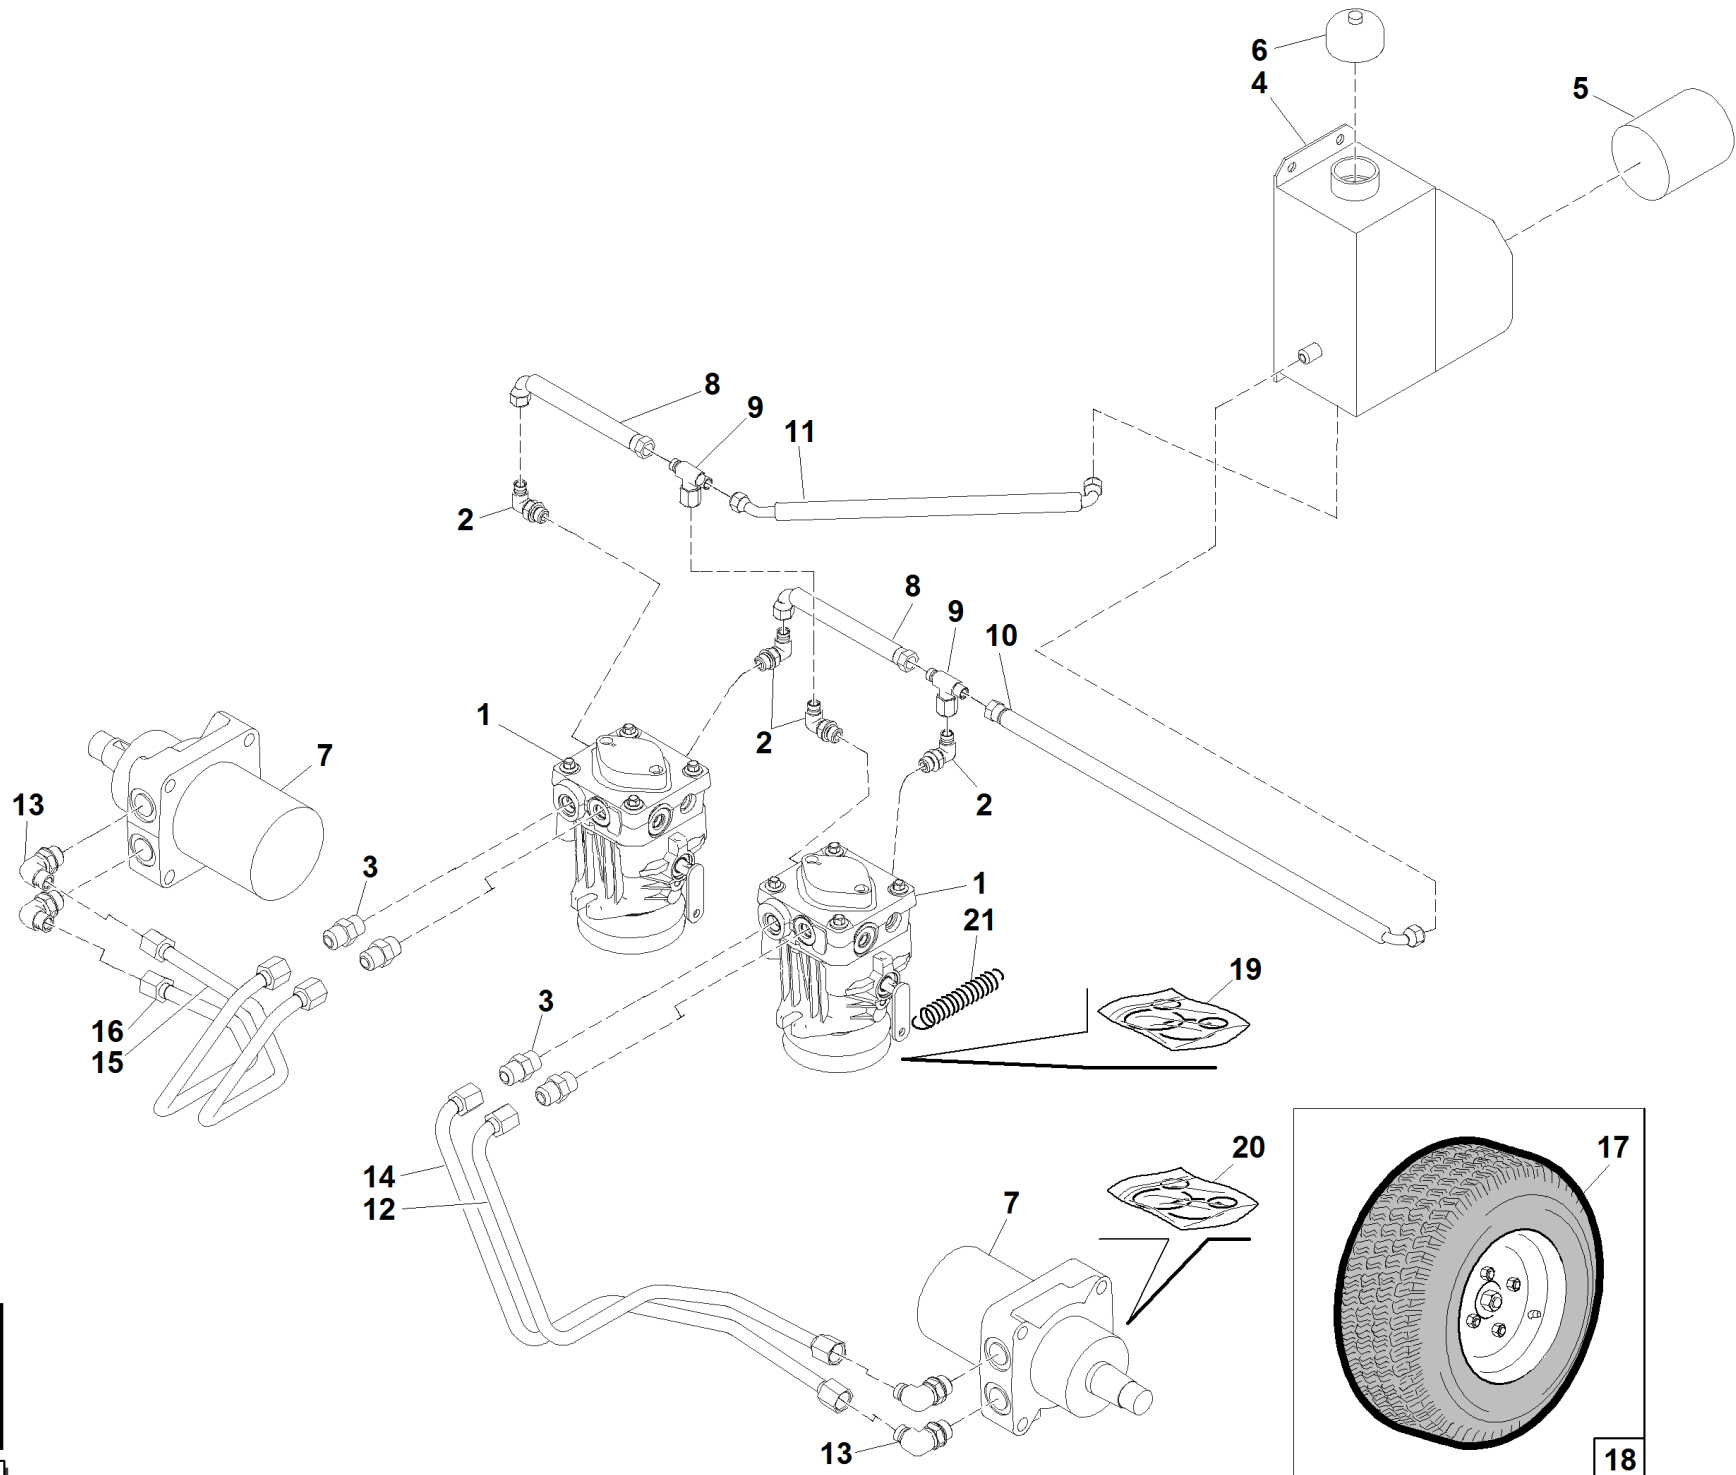

#

P/N

DESCRIPTION

SRZ 190

REF. 10-00555992114

1	93200533079	SRZ190 HYDRO PUMP
2	93900453074	90 DEGREE ADAPTER
3	93900583126	STRAIGHT ADAPTER
4	93400423307	SRZ170/190 HYDRO OIL RESERVOIR
5	93400423361	SRZ HYDRO FILTER SRZ 170/190
6	93900583406	OIL TANK CAP
7	93200583325	SRZ190 /SRZ 270 WHEELMOTOR
8	93900453127	PUMP TO PUMP/FEED
9	93900453106	SWIVEL TEE
10	93900583241	HOSE PUMP TO PUMP ZP
11	93900423373	PUMP FEED LINE - Z
12	93200533113	SRZ190 HYDRO LINE PUMP-TO-MOTOR
13	93900523058	RETURN ADAPTOR
14	93200533113	SRZ190 HYDRO LINE PUMP-TO-MOTOR
15	93200533113	SRZ190 HYDRO LINE PUMP-TO-MOTOR
16	93200533113	SRZ190 HYDRO LINE PUMP-TO-MOTOR
17	93900533069	SRZ190 PNEUMATIC 23x9.50x12
18	93900643029	SRZ190 COMPL. DRIVING WHEEL
19	93200533107	SRZ190 PUMP SEAL KIT
20	93200583520	SRZ190 WHEELMOTOR SEAL KIT
21	93200423378	SRZ 190 PUMP SPRING
22	93200533144	SRZ 190 PUMP H3 w/RTN
23	93900623463	ADAPT. STR. 9/16-18