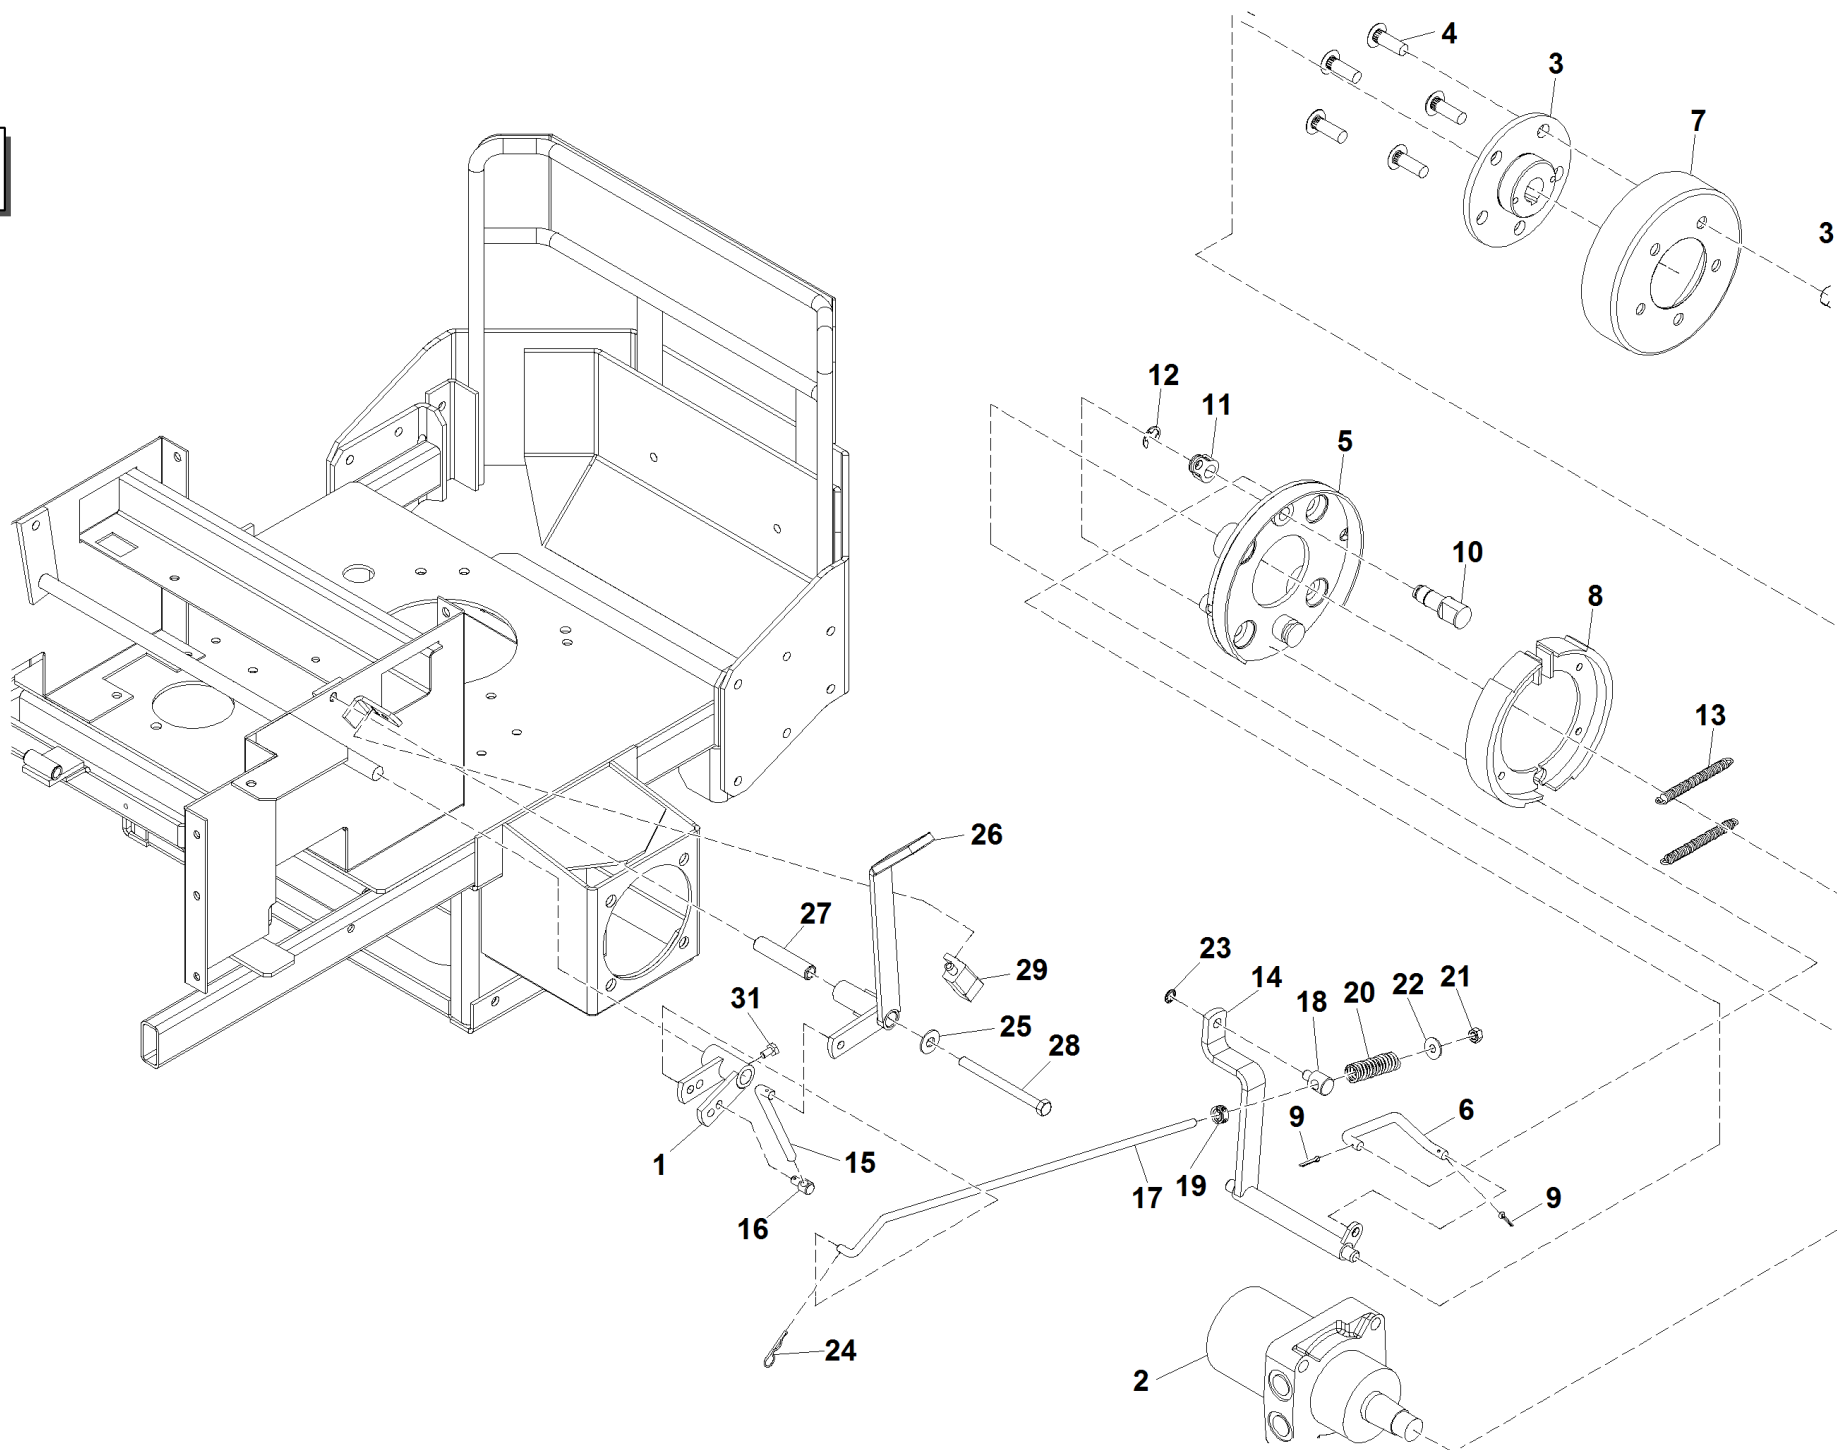

#

P/N

DESCRIPTION

SRZ 190

REF. 08-00555992108

1	93900422049	BRAKE CRANK WLDMT
2	93200583325	SRZ190 /SRZ 270 WHEELMOTOR
3	93900592094	WHEEL HUB/SHOE BRAKE X-TREME
4	93900103031	1/2-20 X 1 3/8 UNF PRESS IN STUD
5	93900592062	BACK PLATE - DRUM
6	93900533032	DRUM BRAKE LINK
7	93900423310	BRAKE DRUM - 180
8	93400423276	SRZ170/190 BRAKE SHOE
9	93900106753	3/32 X 3/4 COTTER PIN
10	93900423296	BRAKE CAM
11	93900423308	BRAKE CAM ARM
12	93900532026	BRAKE CONTROL - RH
13	93900108500	E-RING 5/8 DIA.
14	93400423281	SRZ170/190 BRAKE SPRING
15	93900423128	PARK BRAKE LINK - PLATED
16	93900423130	PARK BRAKE SWIVEL
17	93900523112	"5/16"" CLAMP COLLAR"
18	93900523024	DECK DRIVE SPRING
19	93900104256	5/16-18 HEX NYLOC NUT
20	93900105258	5/16 STD FLAT WASHER
21	93900363177	3/8 PUSH NUT
22	93900363165	#3 ISSCO HAIRPIN COTTER (#2)
23	93900423368	BRAKE CROSS SHAFT - PLTD
24	93900363170	BLADE SPACER
25	93900100501	SCREW 1/4-28 X 1/2 HHCS