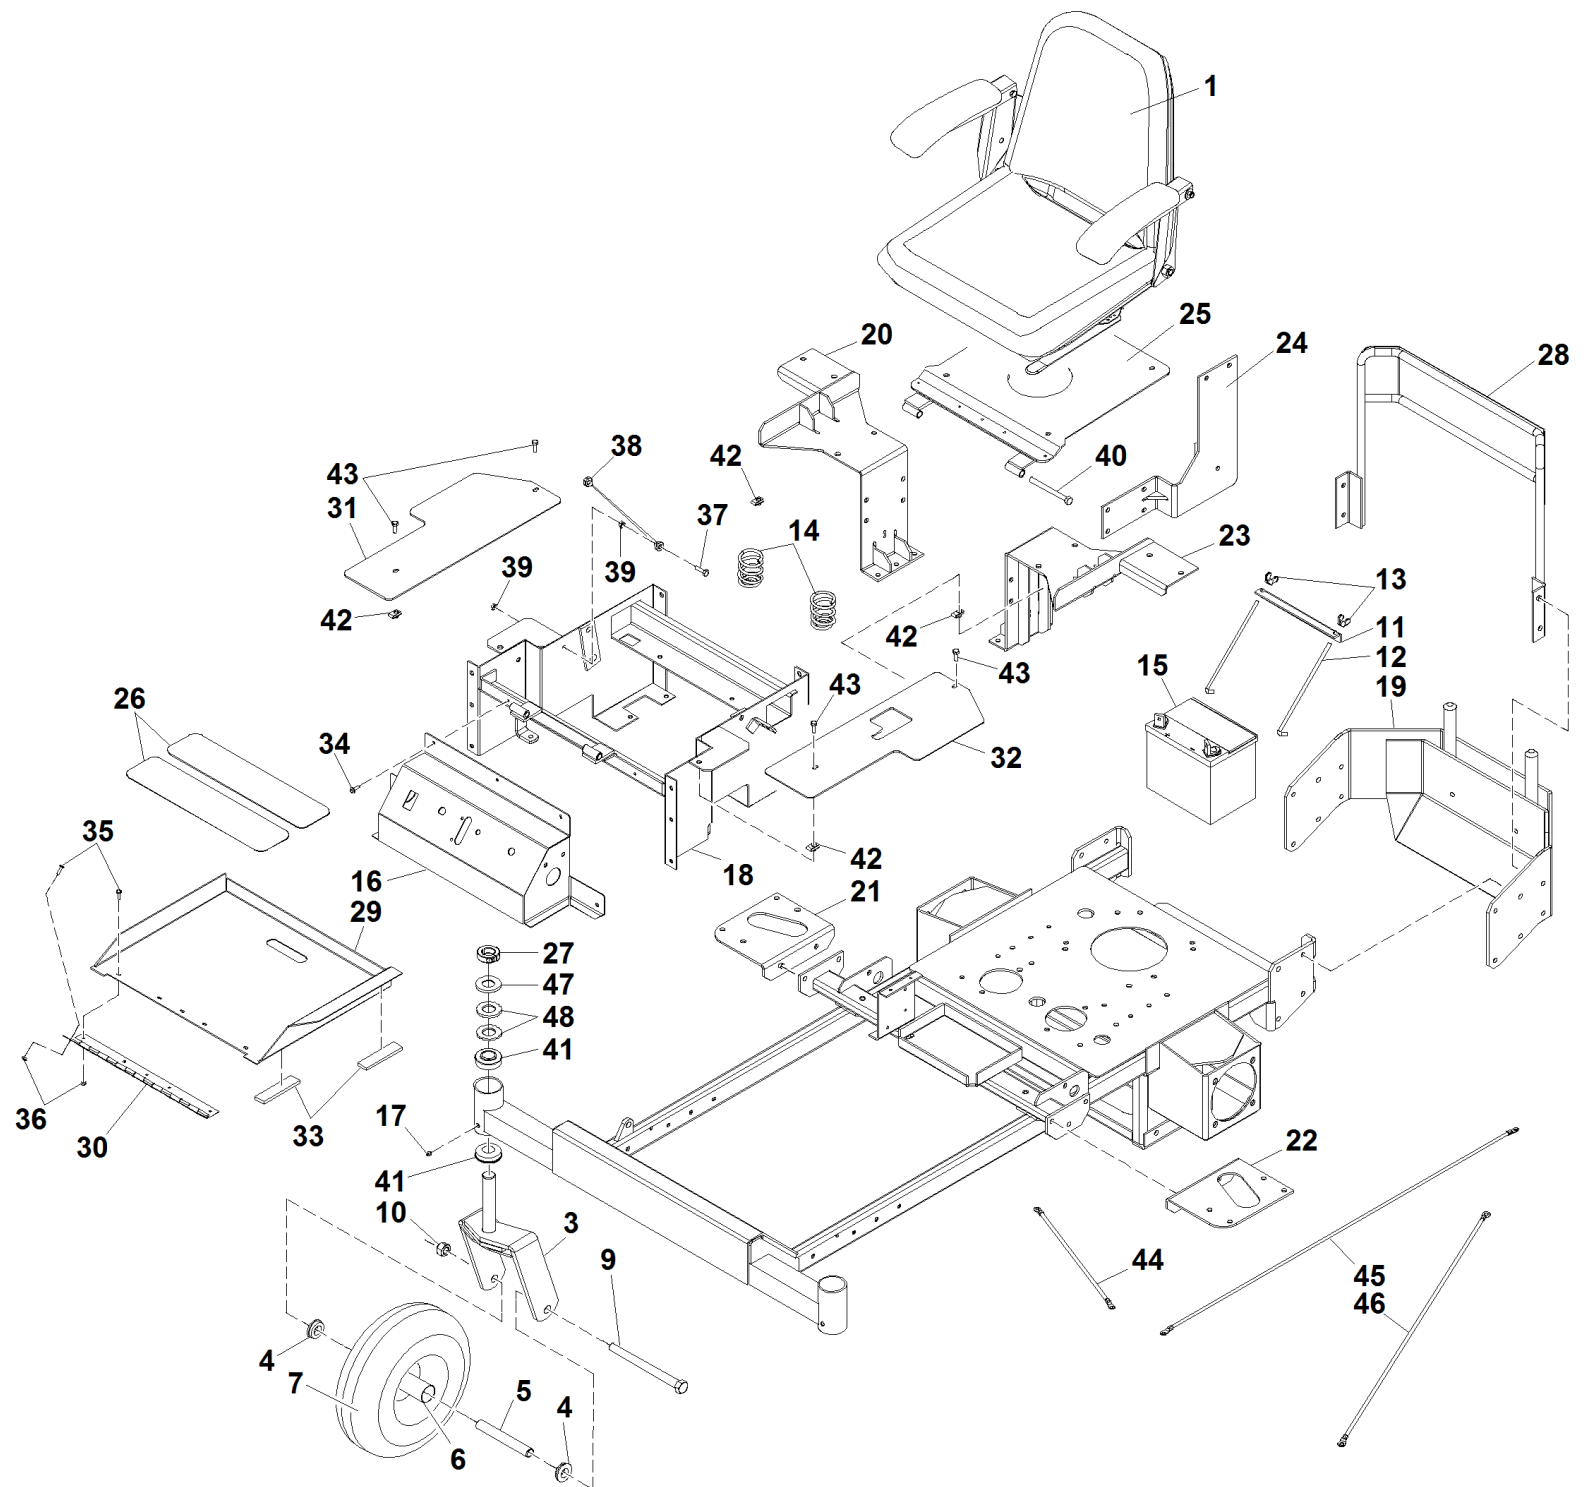

#

P/N

DESCRIPTION

SRZ 190

REF. 02-00555992102

61	93900423356	LIFT CHAIN LINK - PLTD
62	93900363174	EYEBOLT SPACER
63	93900100293	SCREW 3/8-16 X 1-1/4 HHCS
64	93900104257	3/8-16 HEX NYLOC NUT
65	93900100311	SCREW 7/16-14 X 1-1/2 HHCS
66	93900109027	7/16-14 WHIZLOCK NUT
67	93900105260	3/8 STD FLAT WASHER
68	93900423358	DECK LIFT ANGLE - PAINTED
69	93900423356	LIFT CHAIN LINK - PLTD
70	93900363174	EYEBOLT SPACER
71	93900100293	SCREW 3/8-16 X 1-1/4 HHCS
72	93900104257	3/8-16 HEX NYLOC NUT
73	93900100311	SCREW 7/16-14 X 1-1/2 HHCS
74	93900109027	7/16-14 WHIZLOCK NUT
75	93900105260	3/8 STD FLAT WASHER
76	93900423360	REAR CHAIN (7 LINKS)
77	93900100008	SCREW 1/4-20 X 2-1/2 HHTB
78	93900104758	1/4-20 HEX JAM NUT
79	93900533112	CHAIN FIXING BRACKET
80	93900363155	PEDAL SPRING
81	93900533138	