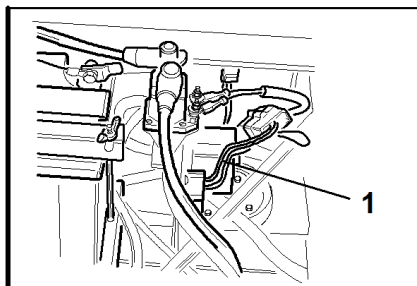

#

P/N

DESCRIPTION

SRZ 190

REF. 11-00555992111

1	93200583050	FUEL VALVE
2	93900533085	"FUEL LINE - 21 1/2" LONG (25")"
3	93900583185	FUEL LINE RH
4	93900583186	FUEL LINE LH
5	93900363098	GAS LINE CLAMP
6	93900105005	5/16 LOCKWASHER-HEAVY
7	93900100271	SCREW 5/16-18 X 3/4 HHCS
8	93100823179	FUEL CAP - SRZ
9	93900583183	FUEL TANK ADAPTER
10	93900533125	VALVE GROMMET
11	93200533019	LH FUEL TANK/MUFFLER SRZ190
12	93200533018	RH FUEL TANK/MUFFLER SRZ190