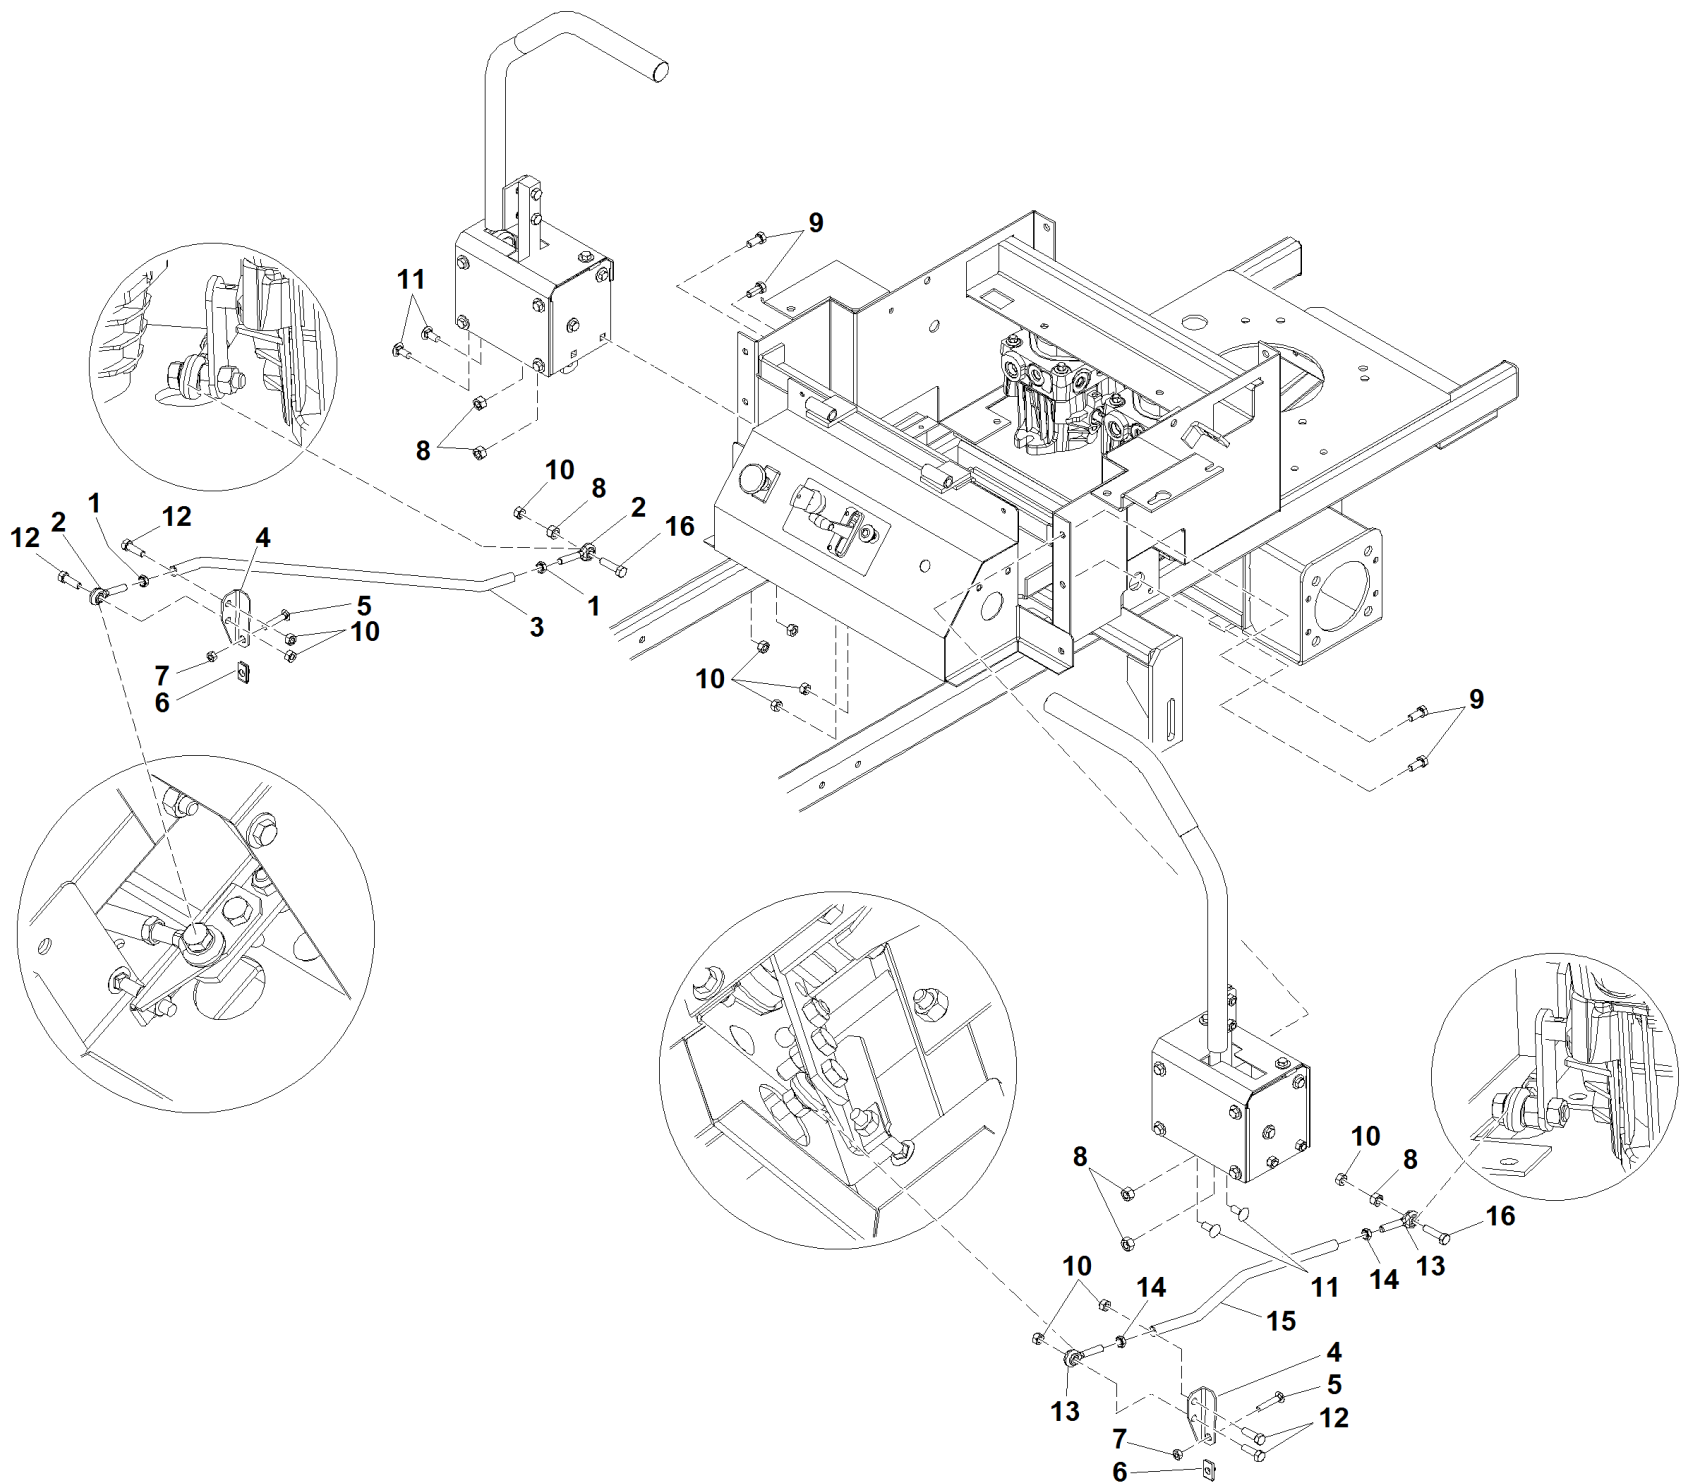

SRZ 190

#

P/N

DESCRIPTION

SRZ 190

REF. 05-00555992105

1	93900104752	5/16-24 HEX JAM NUT
2	93900453082	.312 ROD END (M)
3	93900423318	CONTROL LINK - RH
4	93900423376	LEVER'S STOP ANGLE
5	93900107523	1/4-20 X 1-1/2 CARR. BOLT
6	93900109015	1/4-20 NUT CLIP
7	93900109000	1/4-20 WHIZLOCK NUT
8	93900104256	5/16-18 HEX NYLOC NUT
9	93900100271	SCREW 5/16-18 X 3/4 HHCS
10	93900104256	5/16-18 HEX NYLOC NUT
11	93900107503	5/16-18 X 3/4 CARR. BOLT
12	93900100273	SCREW 5/16-18 X 1 HHCS
13	93900453082	.312 ROD END (M)
14	93900104752	5/16-24 HEX JAM NUT
15	93900423317	CONTROL LINK - LH
16	93900100274	SCREW 5/16-18 X 1-1/4 HHTB