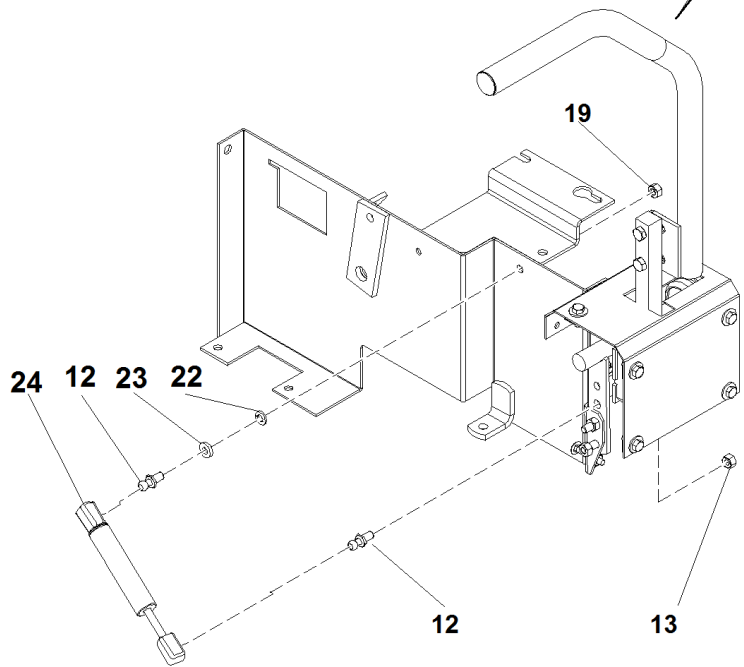

SRZ 190

#

P/N

DESCRIPTION

SRZ 190

REF. 07-00555992107

1	93900643049	RH CONTROL COVER
2	93900643050	LH CONTROL COVER
3	93900643048	LH CONTROL MOUNT
4	93900109015	1/4-20 NUT CLIP
5	93900105004	1/4 LOCKWASHER-HEAVY
6	93900100252	SCREW 1/4-20 X 3/4 HHCS
7	93900423140	3/4 I.D. 2 BOLT BEARING
8	93900592026	CONTROL PIVOT - LEFT
9	93900592060	HANDLE BAR W/STOP - PLATED
10	93900100294	SCREW 3/8-16 X 1-1/2 HHCS
11	93900104257	3/8-16 HEX NYLOC NUT
12	93900823221	10MM BALL STUD
13	93900104256	5/16-18 HEX NYLOC NUT
14	93900642025	HANDLE LH W/GRIP
15	93900523032	HANDLE GRIP(RIDER)
16	93900523033	HANDLE PLUG
17	93900643051	SWITCH MOUNT
18	93900107519	5/16-18 X 1/2 CARR. BOLT
19	93900109001	5/16-18 WHIZLOCK NUT
20	93900100274	SCREW 5/16-18 X 1-1/4 HHTB
21	93400593041	SRZ NEUTRAL SWITCH
22	93900105005	5/16 LOCKWASHER-HEAVY
23	93900253075	CABLE ANCHOR SPACER
24	93400823201	SRZ DAMPENER CYLINDER