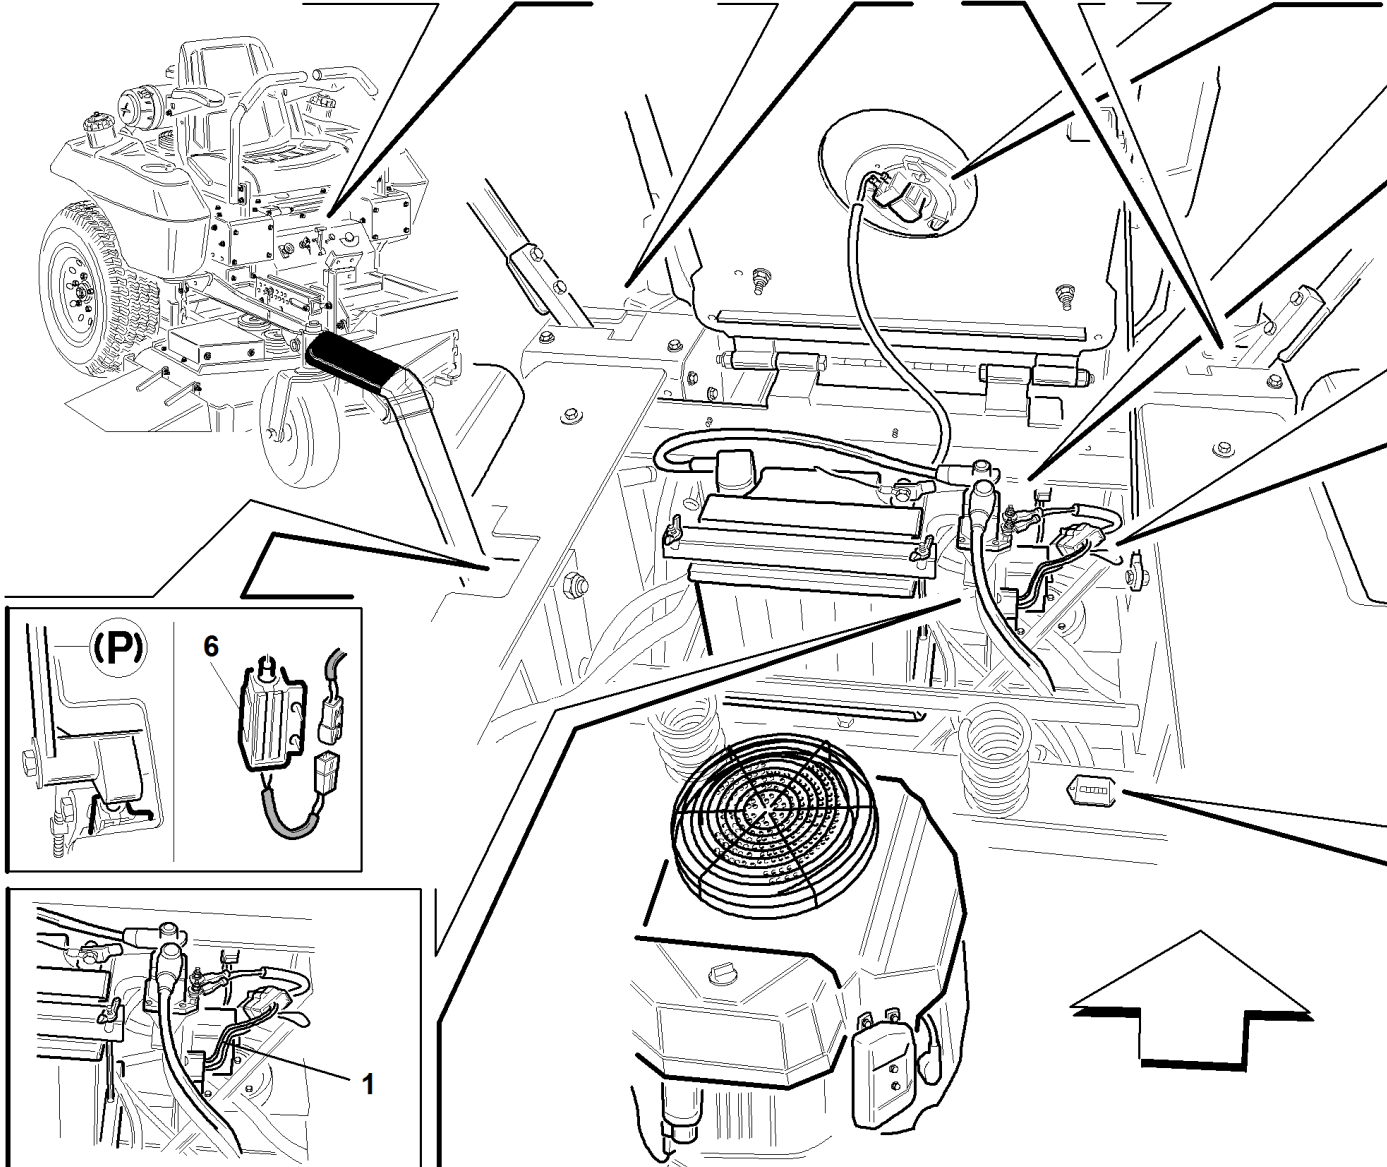

#

P/N

DESCRIPTION

SRZ 190

REF. 11-00555992111

1	93200583050	FUEL VALVE
2	93900533085	"FUEL LINE - 21 1/2" LONG (25")"
3	93900583185	FUEL LINE RH
4	93900583186	FUEL LINE LH
5	93900363098	GAS LINE CLAMP
6	93900105005	5/16 LOCKWASHER-HEAVY
7	93900100271	SCREW 5/16-18 X 3/4 HHCS
8	93100823179	FUEL CAP - SRZ
9	93900583183	FUEL TANK ADAPTER
10	93900533125	VALVE GROMMET
11	93200533019	LH FUEL TANK/MUFFLER SRZ190
12	93200533018	RH FUEL TANK/MUFFLER SRZ190