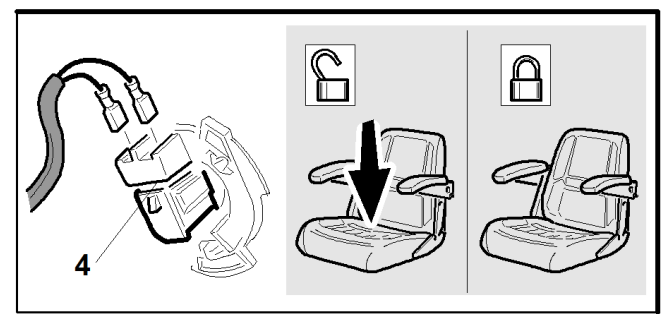

#

P/N

DESCRIPTION

SRZ 190

REF. 11-00555992111

1	93200583050	FUEL VALVE
2	93900533085	"FUEL LINE - 21 1/2" LONG (25")"
3	93900583185	FUEL LINE RH
4	93900583186	FUEL LINE LH
5	93900363098	GAS LINE CLAMP
6	93900105005	5/16 LOCKWASHER-HEAVY
7	93900100271	SCREW 5/16-18 X 3/4 HHCS
8	93100823179	FUEL CAP - SRZ
9	93900583183	FUEL TANK ADAPTER
10	93900533125	VALVE GROMMET
11	93200533019	LH FUEL TANK/MUFFLER SRZ190
12	93200533018	RH FUEL TANK/MUFFLER SRZ190