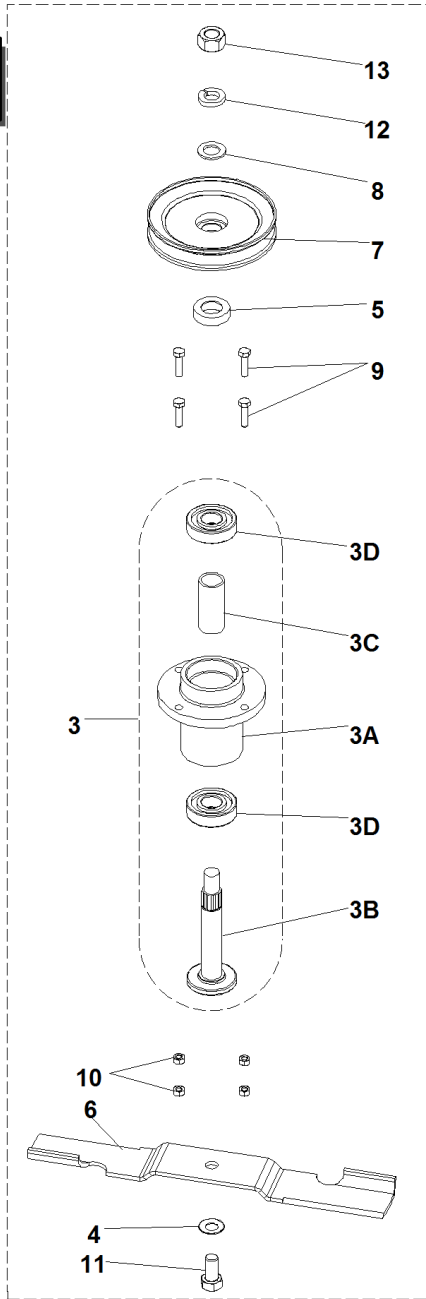

SRZ 190

#

P/N

DESCRIPTION

SRZ 190

REF. 01-00555992101

1	93900642044	X48 DECK WLDMNT - FER RED
2	93900642045	X48 SUB PLATE WLDMNT - FER RED
3D	93100363350	SPINDLE BEARING
3	93100583106	SRZ SPINDLE ASSY COMP.
3C	93100583113	SRZ BEARING SPACER
3A	93900583111	SPINDLE HOUSING
3B	93900583112	SPINDLE SHAFT
4	93100000005	SPRING WASHER 5/8
5	93900583110	PULLEY SPACER
6	93200000001	"BLADE 16" X -48"
7	93100483078	"HEX PULLEY 5-3/4" (JACKSHAFT BOTTOM)"
8	93900105269	3/4 SAE FLAT WASHER
9	93900100274	SCREW 5/16-18 X 1-1/4 HHTB
10	93900104256	5/16-18 HEX NYLOC NUT
11	93100000006	SCREW TE 5/8-11 x 1-1/4
12	93900105010	3/4 LOCKWASHER
13	93900104511	3/4-16 UNF REG HEX NUT
14	93900522104	OFFSET PIVOT WELDMENT-PLATED
15	93900422108	TENSIONER W/BRNZ BUSHING
16	93900363089	ENGAGEMENT-BUSH
17	93900363174	EYEBOLT SPACER
18	93900105260	3/8 STD FLAT WASHER
19	93900109007	3/8-16 WHIZLOCK NUT
20	93900100293	SCREW 3/8-16 X 1-1/4 HHCS
21	93900104257	3/8-16 HEX NYLOC NUT
22	93900363172	TURNBUCKLE BODY
23	93900363080	EYEBOLT-RIGHT
24	93900109001	5/16-18 WHIZLOCK NUT
25	93900363082	EYEBOLT-LEFT
26	95598660000	PULLEY W/WASHER + SPACER
27	93900100298	SCREW 3/8-16 X 2-1/2 HHCS
28	93900100300	SCREW 3/8-16 X 3 HHCS
30	93400523329	SRZ170/190 IDLER PULLEY
31	93900523084	REAR DECK ROLLER
32	93900603023	ANTI SCALP ROLLER
33	93900423023	DECK ROLLER
34	93900105264	1/2 STD FLAT WASHER
35	93900100335	SCREW 1/2-13 X 4 HHCS
36	93900104509	1/2-13 REG HEX NUT
37	93900104261	5/8-11 HEX NYLOC NUT
38	93900107503	5/16-18 X 3/4 CARR. BOLT
39	93900104256	5/16-18 HEX NYLOC NUT
40	93900107509	5/16-18 X 1 CARR. BOLT
41	93900107506	3/8-16 X 3-1/4 CARR. BOLT
42	93900109007	3/8-16 WHIZLOCK NUT
43	93200000003	SRZ 190 DECK BELT
44	93900100273	SCREW 5/16-18 X 1 HHCS
45	93900108509	E-RING 3/4 DIA.
46	93900100351	SCREW 5/8-11 X 8-1/2 HHCS
47	93900100346	SCREW 5/8-11 X 4-1/2 HHCS
48	93900103009	CAP 1-1/4
49	93900523327	SRZ170-190 FLOATING IDLER SPRING
50	93900363174	EYEBOLT SPACER
51	93900107508	5/16-18 X 2 CARR. BOLT
52	93900109001	5/16-18 WHIZLOCK NUT
53	93900105258	5/16 STD FLAT WASHER
54	93900532073	
55	93900642046	X48 RH BELT COVER - FER RED
56	93900642047	X48 LH BELT COVER - FER RED