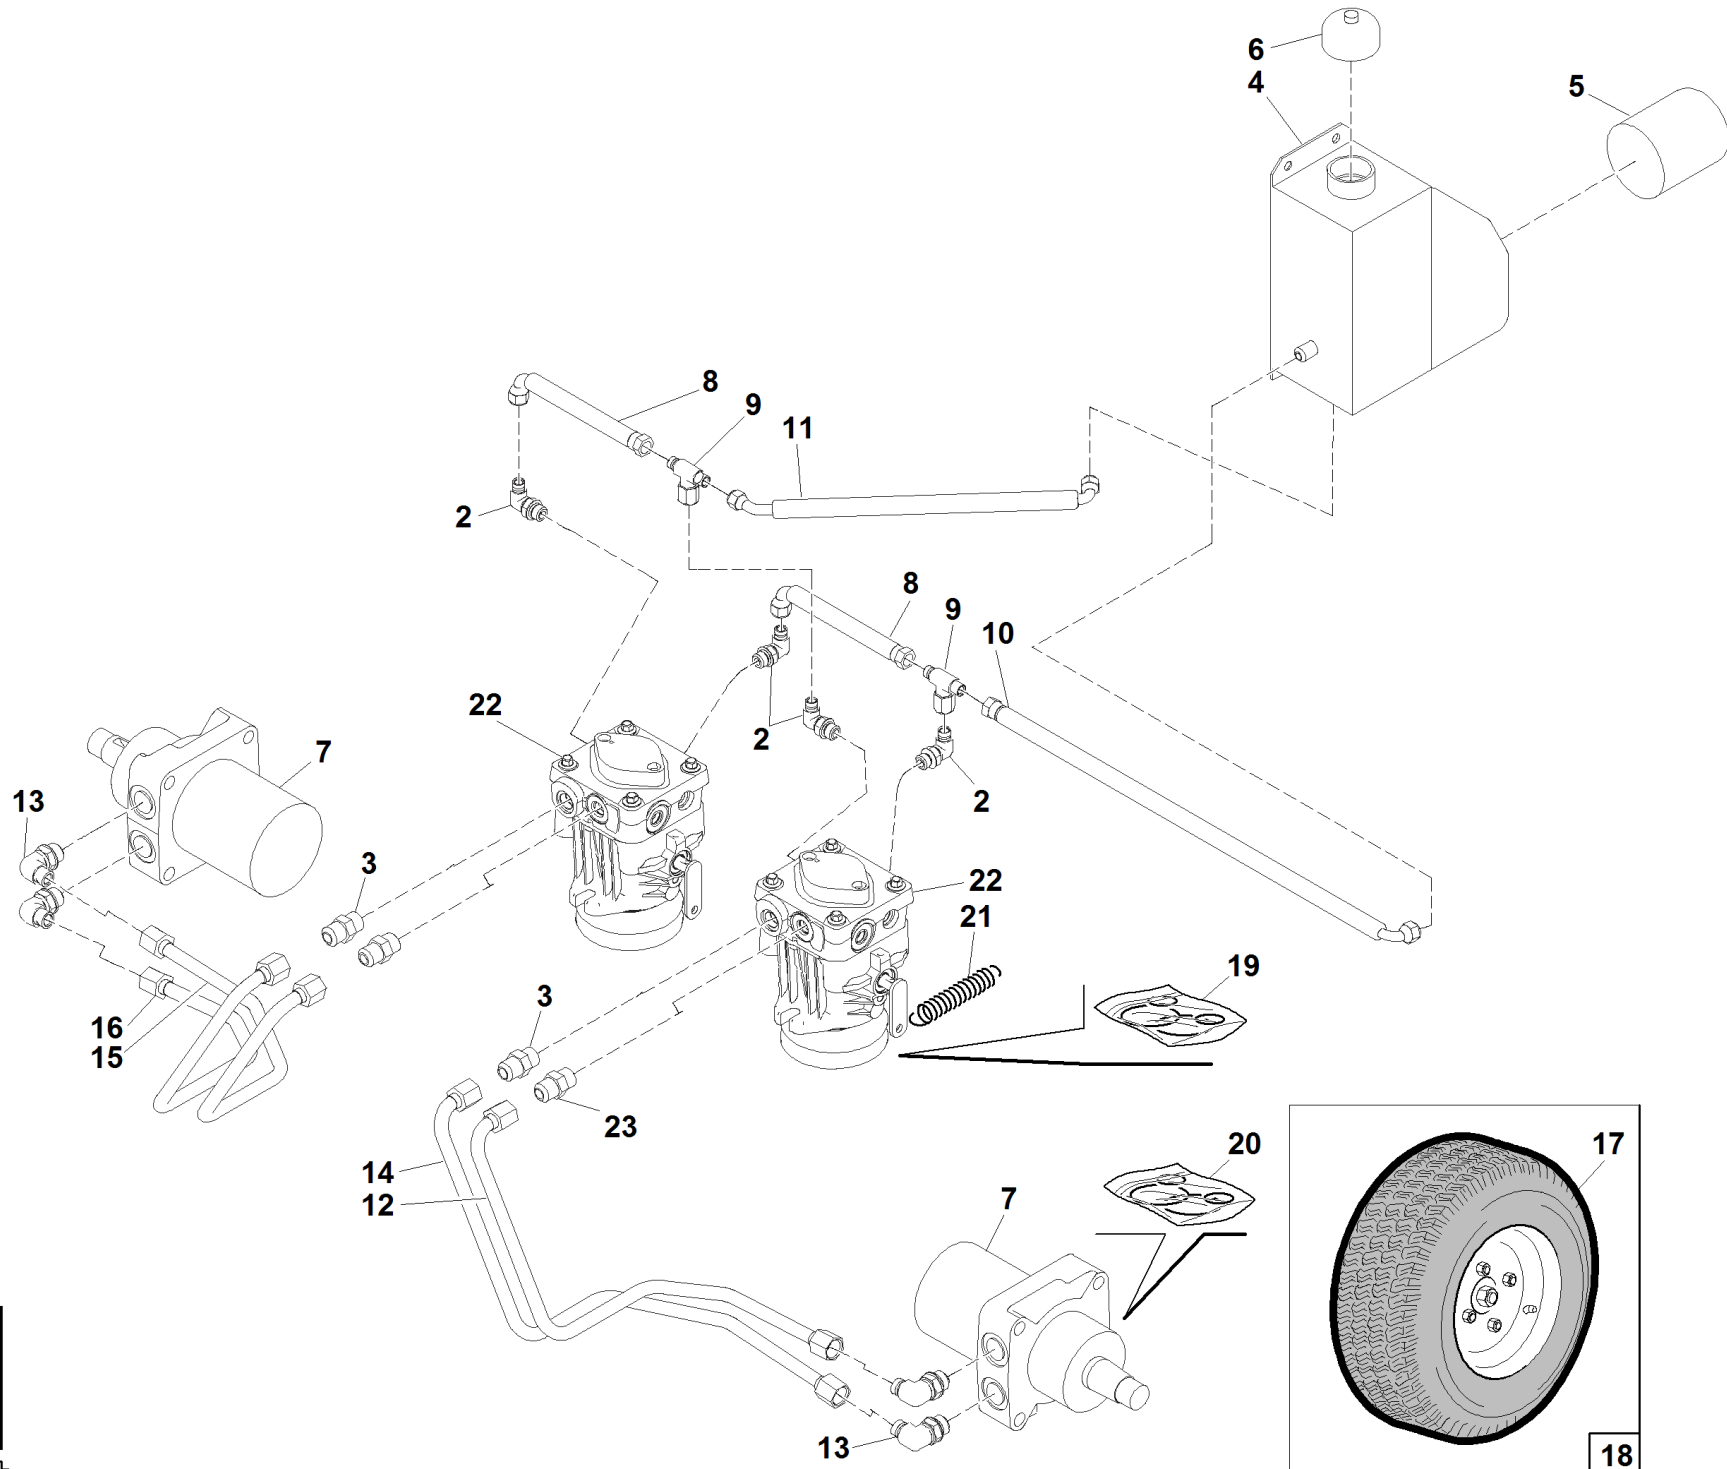

SRZ 190

S/N
→ **0810001**

REF. 10-00555992114

#

P/N

DESCRIPTION

SRZ 190

REF. 10-00555992114

1	93200533079	SRZ190 HYDRO PUMP
2	93900453074	90 DEGREE ADAPTER
3	93900583126	STRAIGHT ADAPTER
4	93400423307	SRZ170/190 HYDRO OIL RESERVOIR
5	93400423361	SRZ HYDRO FILTER SRZ 170/190
6	93900583406	OIL TANK CAP
7	93200583325	SRZ190 /SRZ 270 WHEELMOTOR
8	93900453127	PUMP TO PUMP/FEED
9	93900453106	SWIVEL TEE
10	93900583241	HOSE PUMP TO PUMP ZP
11	93900423373	PUMP FEED LINE - Z
12	93200533113	SRZ190 HYDRO LINE PUMP-TO-MOTOR
13	93900523058	RETURN ADAPTOR
14	93200533113	SRZ190 HYDRO LINE PUMP-TO-MOTOR
15	93200533113	SRZ190 HYDRO LINE PUMP-TO-MOTOR
16	93200533113	SRZ190 HYDRO LINE PUMP-TO-MOTOR
17	93900533069	SRZ190 PNEUMATIC 23x9.50x12
18	93900643029	SRZ190 COMPL. DRIVING WHEEL
19	93200533107	SRZ190 PUMP SEAL KIT
20	93200583520	SRZ190 WHEELMOTOR SEAL KIT
21	93200423378	SRZ 190 PUMP SPRING
22	93200533144	SRZ 190 PUMP H3 w/RTN
23	93900623463	ADAPT. STR. 9/16-18