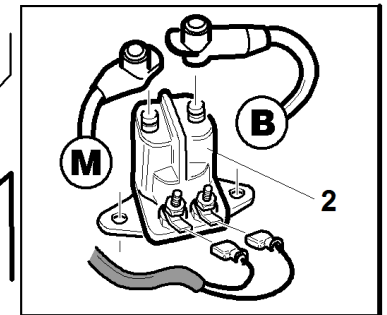

#

P/N

DESCRIPTION

SRZ 190

REF. 11-00555992111

1	93200583050	FUEL VALVE
2	93900533085	"FUEL LINE - 21 1/2" LONG (25")"
3	93900583185	FUEL LINE RH
4	93900583186	FUEL LINE LH
5	93900363098	GAS LINE CLAMP
6	93900105005	5/16 LOCKWASHER-HEAVY
7	93900100271	SCREW 5/16-18 X 3/4 HHCS
8	93100823179	FUEL CAP - SRZ
9	93900583183	FUEL TANK ADAPTER
10	93900533125	VALVE GROMMET
11	93200533019	LH FUEL TANK/MUFFLER SRZ190
12	93200533018	RH FUEL TANK/MUFFLER SRZ190