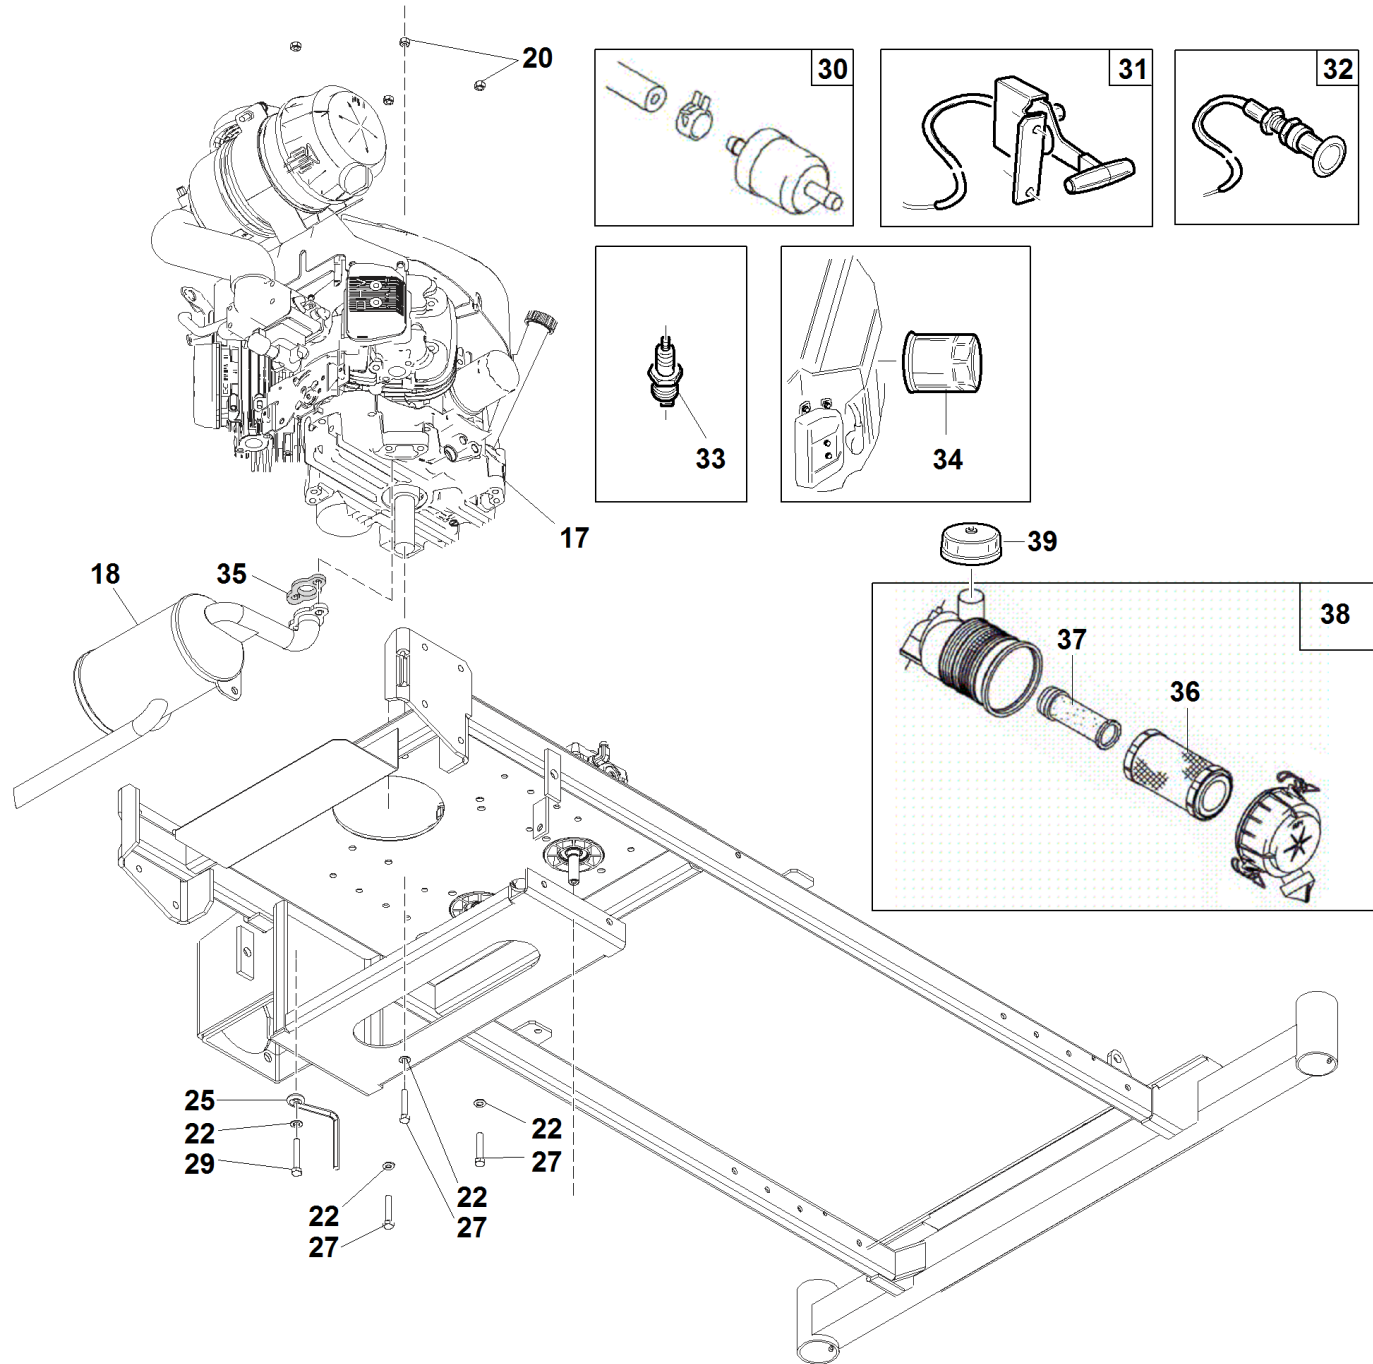

SRZ 190

#

P/N

DESCRIPTION

SRZ 190

REF. 04-00555992104

1	93200533052	SRZ190 PUMP PULLEY
2	93900423178	15MM TAPER HUB
3	93900453074	90 DEGREE ADAPTER
4	93900453102	PUMP KEY
5	93400533088	SRZ170/190 PUMP DRIVE BELT
6	93900422025	TENSIONER W/BUSHING
7	93900523111	3/4 FLANGE BUSHING
8	93400523328	SRZ170/190 TENSION. PULL.-PUMP BELT
9	93900363174	EYEBOLT SPACER
10	93900423122	PUMP TENSION ROD
11	93900100296	SCREW 3/8-16 X 2 HHCS
12	93900109007	3/8-16 WHIZLOCK NUT
13	93900105005	5/16 LOCKWASHER-HEAVY
14	93900105260	3/8 STD FLAT WASHER
15	93900553007	IDLER SPRING
16	93900423175	PUMP IDLER PIVOT - FINISHED
17	00777700030	
18	93200533058	MUFFLER ENGINE SRZ190
19	93900423069	SPRING DISC.- 7/16
20	93900104256	5/16-18 HEX NYLOC NUT
21	93900100536	SCREW 7/16-20 X 3 HHCS
22	93900363226	5/16 DISC SPRING
23	93400423231	SRZ170/190 PUMP DRIVE PULLEY
24	93900107258	1/4 X 1/4 X 3/4 MACH KEY
25	93900373070	BELT GUIDE-LONG
26	93400423285	SRZ170/190 ELECTRIC CLUTCH
27	93900100276	SCREW 5/16-18 X 1-3/4 HHCS
28	93900103293	5/16-18 X 3/8 SETSCREW
29	93900100277	SCREW 5/16-18 X 2 HHCS
30	00777650063	KAWASAKI PETROL FILTER 15-17-19HP
31	93100363352	SRZ THROTTLE CABLE
32	93400423153	SRZ CHOKE CABLE
33	00777750007	KAWASAKI 19 HP SPARK PLUG
34	00777650064	KAWASAKI ENGINE OIL FILTER 15-17-19 HP
35	00111990120	MUFFLER COLLECTOR GASKET SRZ190
36	00777650067	KAWASAKI AIR PRE-FILTER
37	00777650068	KAWASAKI 19 HP AIR FILTER
38	95599000083	SRZ 190 AIR FILTER
39	95599000085	SRZ 190 CYCLONE PRECLEANER
40	93900100252	SCREW 1/4-20 X 3/4 HHCS