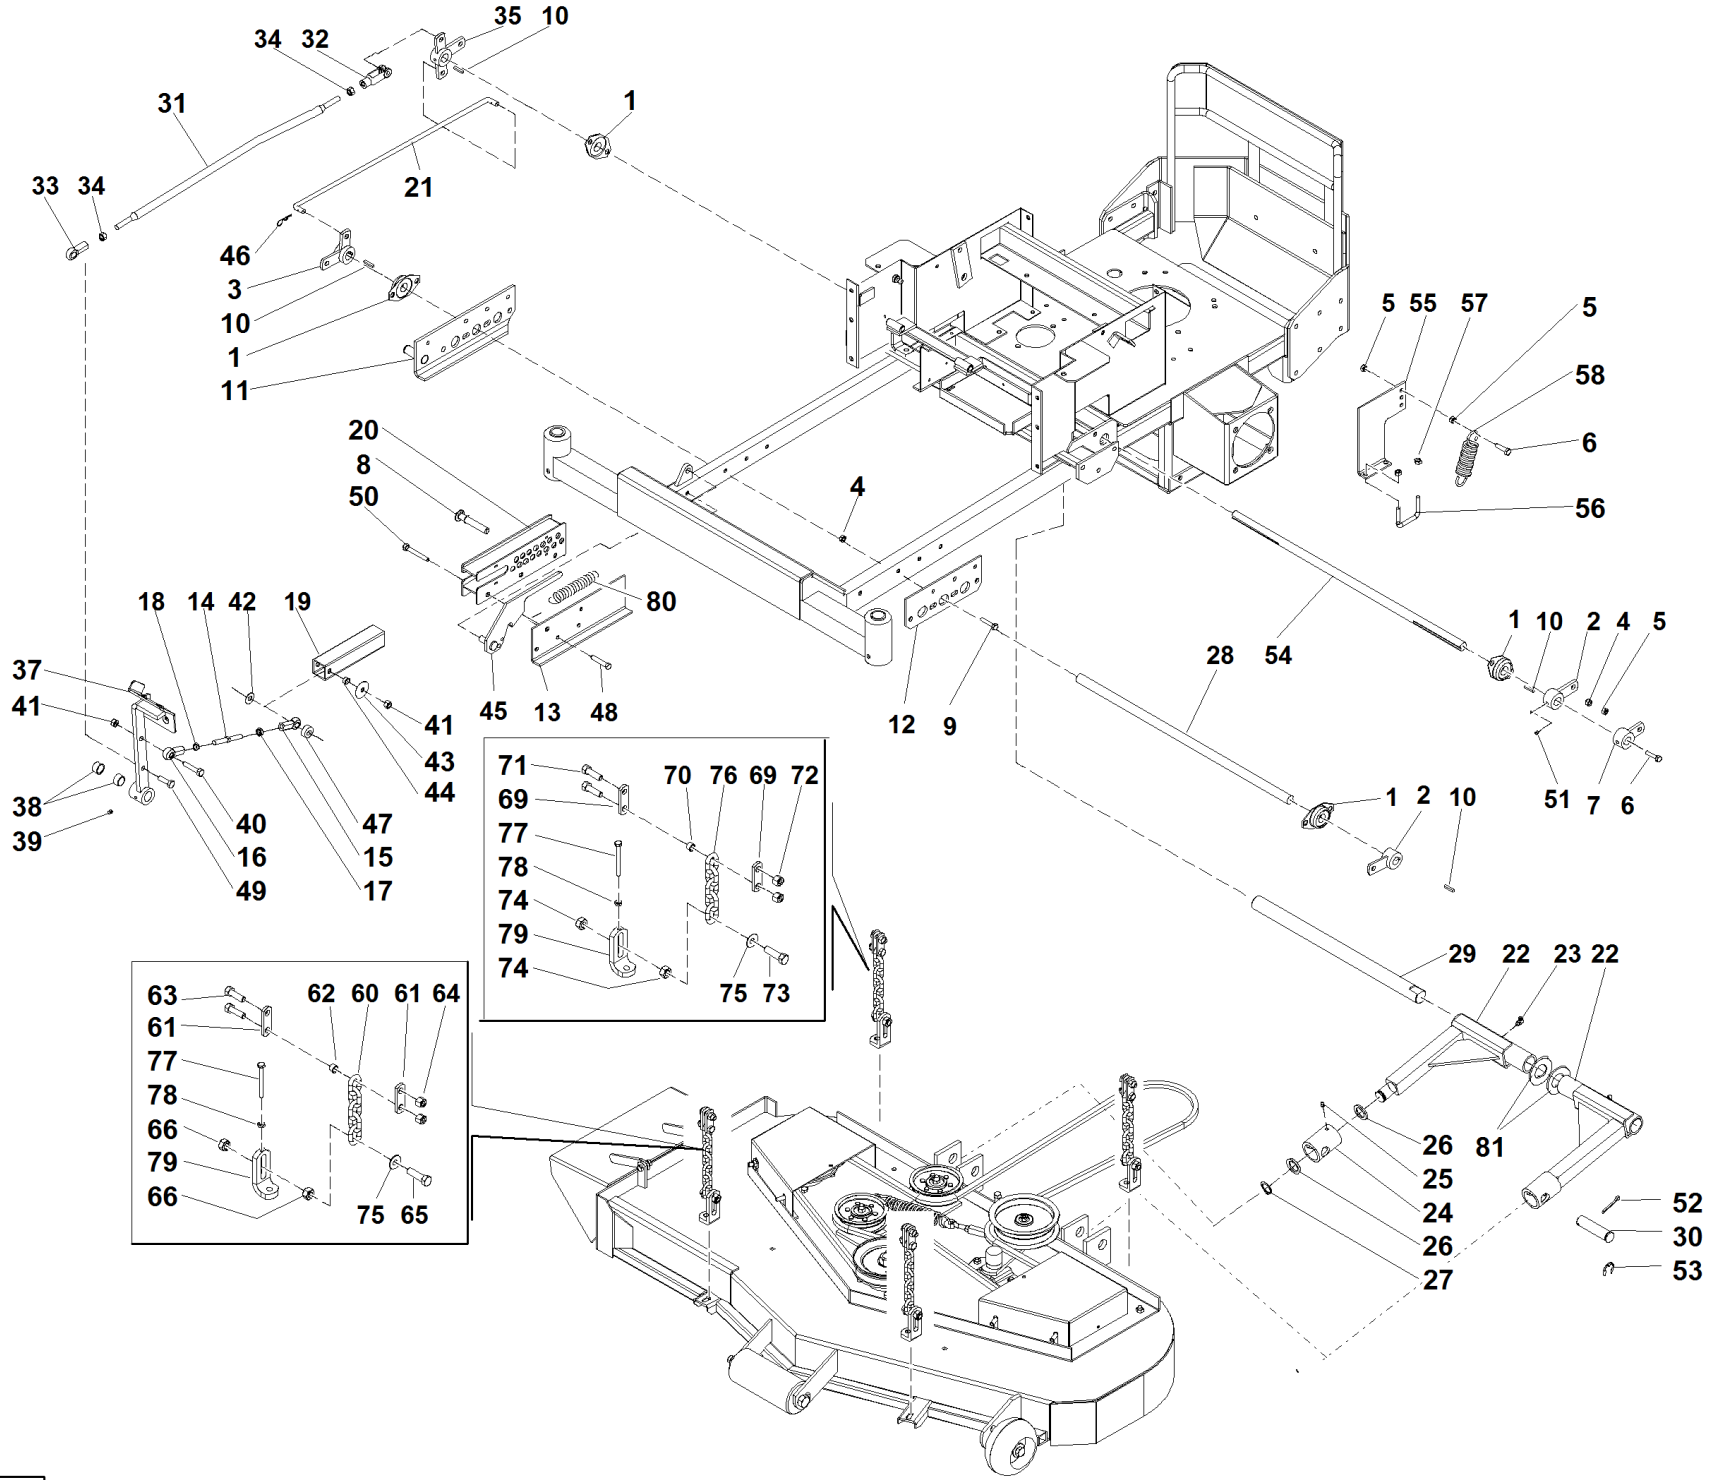

SRZ 190

#	P/N	DESCRIPTION	SRZ 190	REF. 02-00555992102
1	93900423140	3/4 I.D. 2 BOLT BEARING		
2	93900422041	DECK LIFT ARM WLDMT		
3	93900422043	DECK LIFT CRANK WLDMT		
4	93900104256	5/16-18 HEX NYLOC NUT		
5	93900109001	5/16-18 WHIZLOCK NUT		
6	93900100274	SCREW 5/16-18 X 1-1/4 HHTB		
7	93900422056	SPRING ASSIST ARM		
8	93900109036	1/2 X 2 BALL LOCK PIN		
9	93900100275	SCREW 5/16-18 X 1-1/2 HHCS		
10	93900107255	3/16 X 3/16 X 1 MACH KEY		
11	93900642043	LIFT MOUNT - FER RED		
12	93900423344	LH LIFT MOUNT		
13	93900643053	HEIGHT GAGE MOUNT		
14	93100343158	FOOT PEDAL LINK		
15	93100523104	"3/8"" ROD END"		
16	93100343160	LIFT ROD END - LH		
17	93900104754	3/8-24 HEX JAM NUT		
18	93900109037	3/8-24 LH JAM NUT (YELLOW)		
19	93900343093	DECK HEIGHT TUBE PLATED		
20	93900342016	HEIGHT CONTROL		
21	93900523474	DECK LIFT ROD		
22	93900642058	DECK ARM WLDMNT		
23	93900111008	1/4-28 90 DEGREE ZERK		
24	93900822090	DECK DRILL ROD		
25	93900111004	1/4-28 ZERK		
26	93900823015	DECK ARM WASHER RAW		
27	93900108502	EXTERNAL SNAP RING 1.0		
28	93900533010	"25"" FRONT DECK LIFT SHAFT"		
29	93900823050	DECK ARM SHAFT		
30	93900823333	DECK ATTACH PIN PLATED		
31	93200533060	SRZ190 DECK LIFT ROD		
32	93900533083	"1/2"" CLEVIS"		
33	93900533084	"1/2"" ROD END"		
34	93900104755	1/2-20 HEX JAM NUT		
35	93900532036	DECK LIFT HUB - PLTD		
37	93900532034	"13"" STRUT WLDMNT"		
38	93900363089	ENGAGEMENT-BUSH		
39	93900111004	1/4-28 ZERK		
40	93900100295	SCREW 3/8-16 X 1-3/4 HHCS		
41	93900104257	3/8-16 HEX NYLOC NUT		
42	93900105260	3/8 STD FLAT WASHER		
43	93900483019	RT.HAND IDLER WASHER		
44	93900363174	EYEBOLT SPACER		
45	93900532032	LIFT LOCK WELDMENT		
46	93900363165	#3 ISSCO HAIRPIN COTTER (#2)		
47	93900483017	RH IDLER SPACER		
48	93900100276	SCREW 5/16-18 X 1-3/4 HHCS		
49	93900100293	SCREW 3/8-16 X 1-1/4 HHCS		
50	93900100279	SCREW 5/16-18 X 2-1/2 HHCS		
51	93900103292	GRUB 1/4-28 X 1/4 KCP-SS		
52	93900106778	3/16 X 1-1/2 COTTER PIN		
53	93900108510	E-RING 7/8 DIA.		
54	93900423096	"27"" REAR DECK LIFT SHAFT-PLATED"		
55	93900423382	SPRING MOUNT		
56	93900523375	"U-BOLT SQ. 2"" WIDE"		
57	93900104256	5/16-18 HEX NYLOC NUT		
58	93900523327	SRZ170-190 FLOATING IDLER SPRING		
59	93900423358	DECK LIFT ANGLE - PAINTED		
60	93900423359	FRONT CHAIN (5 LINKS)		