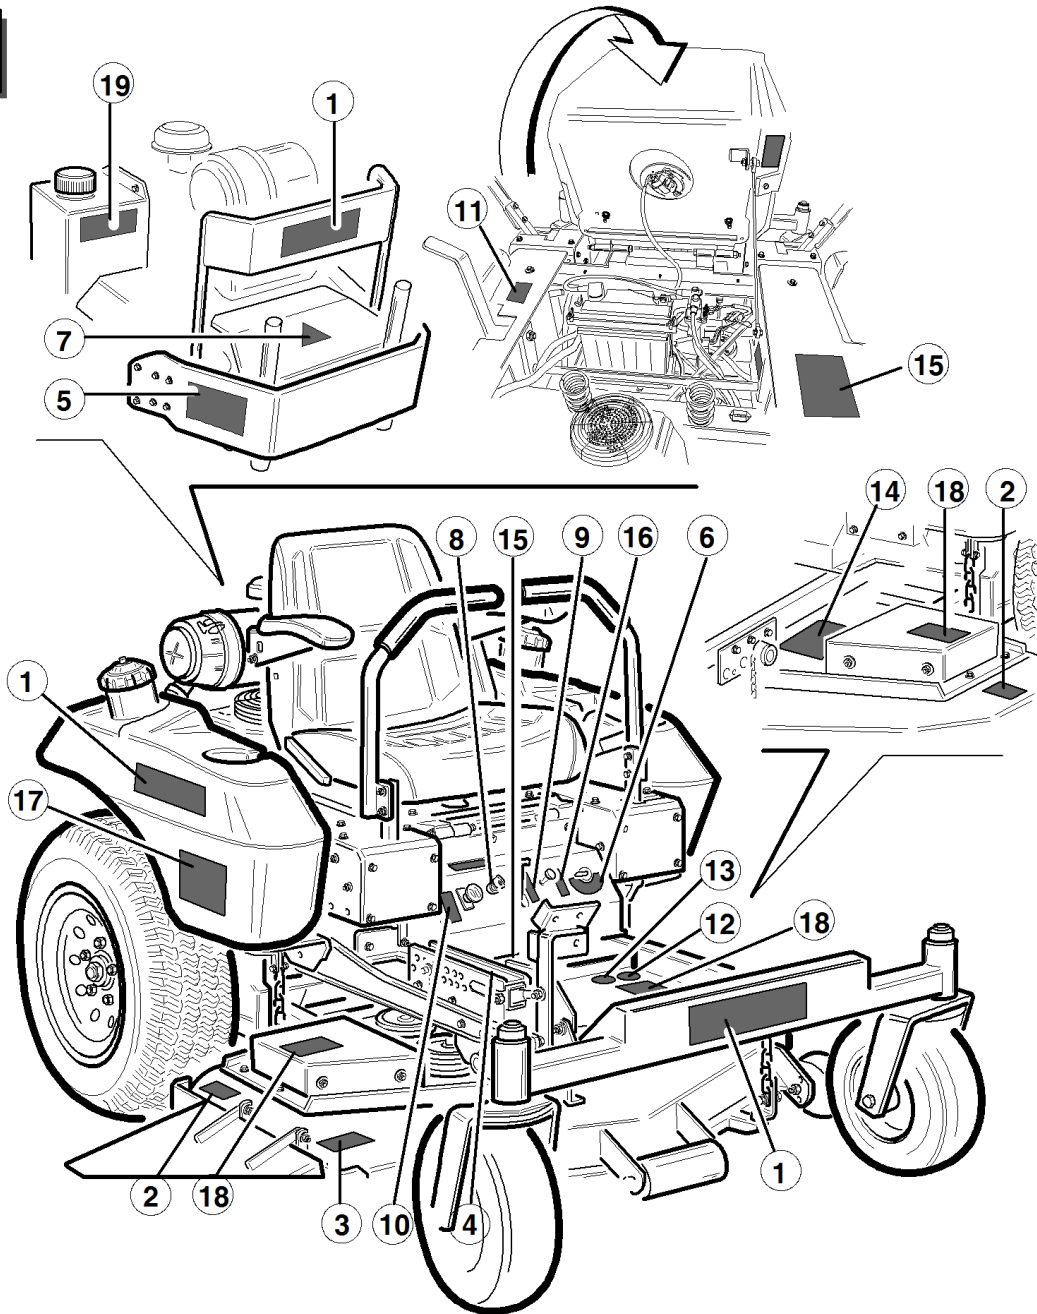

SRZ 190

① ② ③ ④ ⑤ ⑥ ⑦ ⑧ ⑨ ⑩	⑪ ⑫ ⑬ ⑭ ⑮ ⑯ ⑰ ⑱ ⑲

#

P/N

DESCRIPTION

SRZ 190

REF. 13-00555992113

1	00555200165	YELLOW GIANNI FERRARI TRANSF. PRINTING		
2	00555000029	TRANSFER PRINTING MOWER DECK		
3	00555200176	TRANSFER PRINTING "OBJECT PROJECTING"		
4	00555200179			
5	00555200018	TRANF. KEEP AWAY		
6	93900583023	SRZ170/190 LABEL FUEL VALVE		
7	00555200142	TRANSFER PRINTING		
8	00555200013	TRANSFER PRINTING START		
9	00555200127	TRANSFER PRINTING		
10	00555200006	TRANSFER PRINTING		
11	00555200128	TRANSFER PRINTING BRAKE		
12	00555200129	TRANSFER PRINT.HEARING PROTEC.		
13	00555200130	TRANSFER PRINTING EYE PROTECTION		
14	93900423196	TRANSFER PRINTING SRZ MOWERDECK		
15	00555200143	DANGER TRANSFER PRINTING		
16	00555200126	TRANSFER PRINTING		
17	00555200183	TRANSFER PRINTING SRZ 190		
18	00555200180	"DANGER" STICKER		
19	93900423354	SRZ170/190 OIL-TRANSFER PRINTING