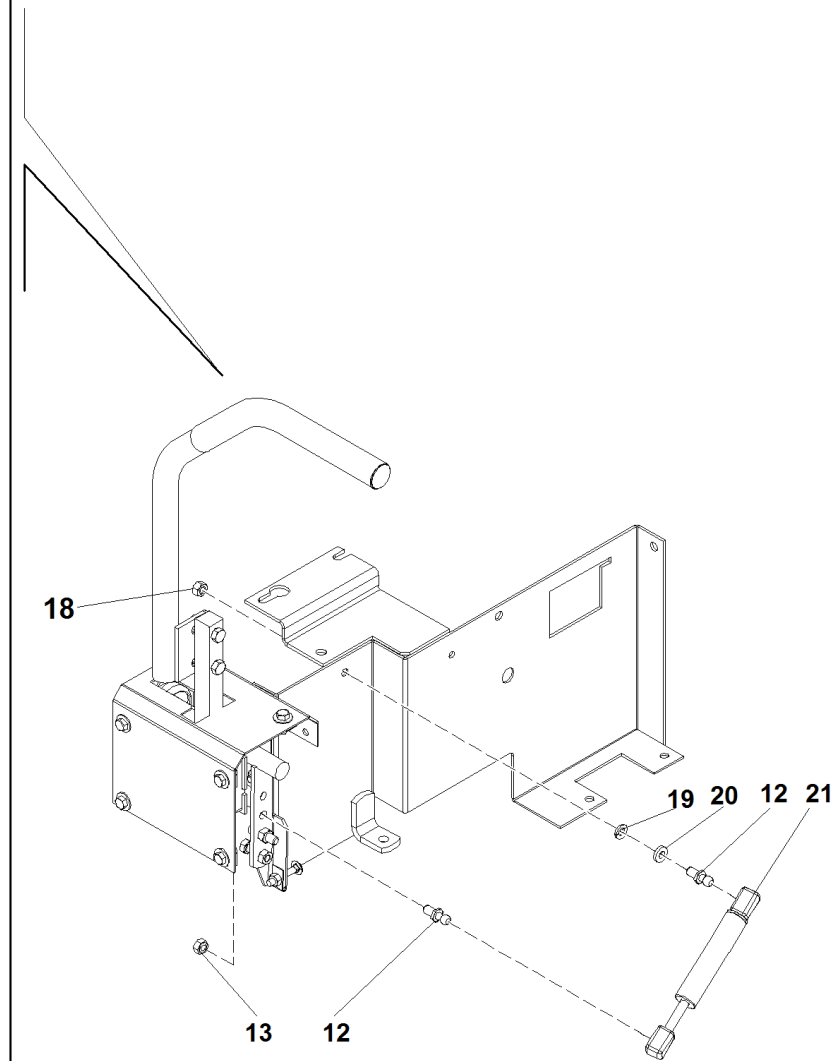

SRZ 190

#

P/N

DESCRIPTION

SRZ 190

REF. 06-00555992106

1	93900643050	LH CONTROL COVER
2	93900643049	RH CONTROL COVER
4	93900109015	1/4-20 NUT CLIP
5	93900105004	1/4 LOCKWASHER-HEAVY
6	93900100252	SCREW 1/4-20 X 3/4 HHCS
7	93900423140	3/4 I.D. 2 BOLT BEARING
8	93900592024	CONTROL PIVOT - RIGHT
9	93900592060	HANDLE BAR W/STOP - PLATED
10	93900104257	3/8-16 HEX NYLOC NUT
11	93900100294	SCREW 3/8-16 X 1-1/2 HHCS
12	93900823221	10MM BALL STUD
13	93900104256	5/16-18 HEX NYLOC NUT
14	93900642024	HANDLE RH W/GRIP
15	93900523032	HANDLE GRIP(RIDER)
16	93900523033	HANDLE PLUG
17	93900100274	SCREW 5/16-18 X 1-1/4 HHTB
18	93900109001	5/16-18 WHIZLOCK NUT
19	93900105005	5/16 LOCKWASHER-HEAVY
20	93900253075	CABLE ANCHOR SPACER
21	93400823201	SRZ DAMPENER CYLINDER