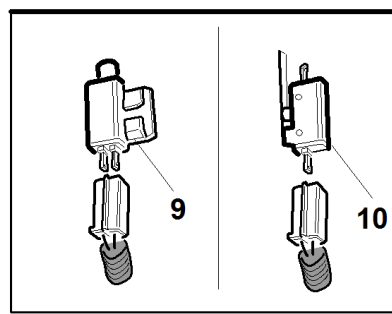

#

P/N

DESCRIPTION

SRZ 190

REF. 11-00555992111

1	93200583050	FUEL VALVE
2	93900533085	"FUEL LINE - 21 1/2" LONG (25")"
3	93900583185	FUEL LINE RH
4	93900583186	FUEL LINE LH
5	93900363098	GAS LINE CLAMP
6	93900105005	5/16 LOCKWASHER-HEAVY
7	93900100271	SCREW 5/16-18 X 3/4 HHCS
8	93100823179	FUEL CAP - SRZ
9	93900583183	FUEL TANK ADAPTER
10	93900533125	VALVE GROMMET
11	93200533019	LH FUEL TANK/MUFFLER SRZ190
12	93200533018	RH FUEL TANK/MUFFLER SRZ190