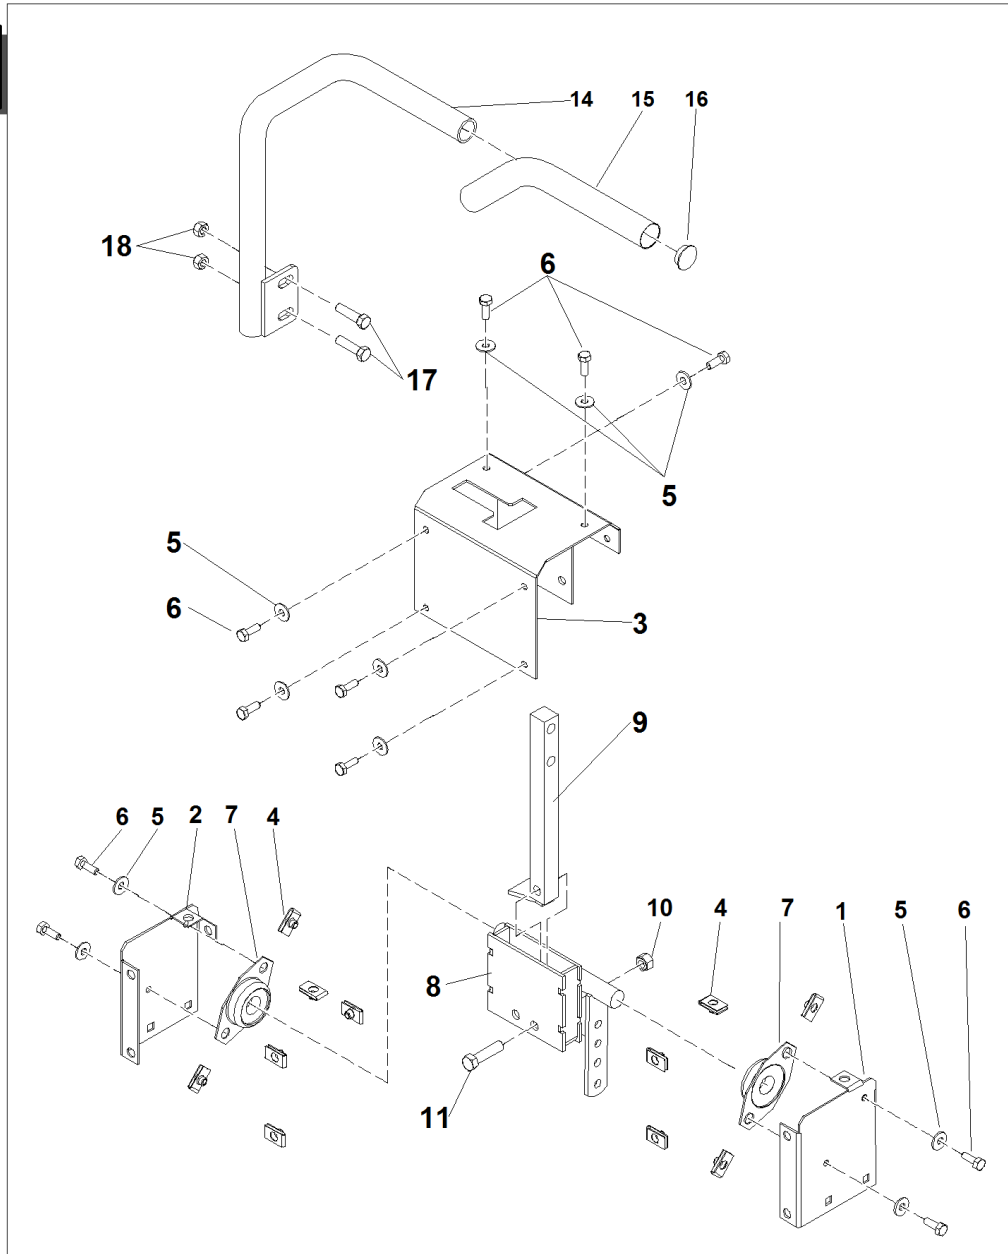

SRZ 190

#

P/N

DESCRIPTION

SRZ 190

REF. 06-00555992106

1	93900643050	LH CONTROL COVER
2	93900643049	RH CONTROL COVER
4	93900109015	1/4-20 NUT CLIP
5	93900105004	1/4 LOCKWASHER-HEAVY
6	93900100252	SCREW 1/4-20 X 3/4 HHCS
7	93900423140	3/4 I.D. 2 BOLT BEARING
8	93900592024	CONTROL PIVOT - RIGHT
9	93900592060	HANDLE BAR W/STOP - PLATED
10	93900104257	3/8-16 HEX NYLOC NUT
11	93900100294	SCREW 3/8-16 X 1-1/2 HHCS
12	93900823221	10MM BALL STUD
13	93900104256	5/16-18 HEX NYLOC NUT
14	93900642024	HANDLE RH W/GRIP
15	93900523032	HANDLE GRIP(RIDER)
16	93900523033	HANDLE PLUG
17	93900100274	SCREW 5/16-18 X 1-1/4 HHTB
18	93900109001	5/16-18 WHIZLOCK NUT
19	93900105005	5/16 LOCKWASHER-HEAVY
20	93900253075	CABLE ANCHOR SPACER
21	93400823201	SRZ DAMPENER CYLINDER