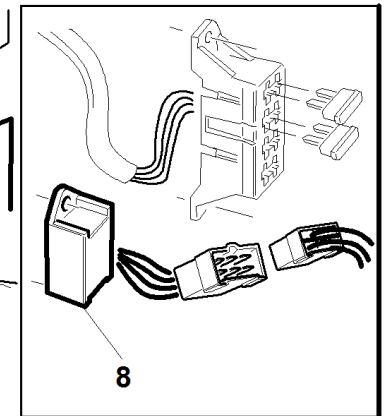

#

P/N

DESCRIPTION

SRZ 190

REF. 11-00555992111

1	93200583050	FUEL VALVE
2	93900533085	"FUEL LINE - 21 1/2" LONG (25")"
3	93900583185	FUEL LINE RH
4	93900583186	FUEL LINE LH
5	93900363098	GAS LINE CLAMP
6	93900105005	5/16 LOCKWASHER-HEAVY
7	93900100271	SCREW 5/16-18 X 3/4 HHCS
8	93100823179	FUEL CAP - SRZ
9	93900583183	FUEL TANK ADAPTER
10	93900533125	VALVE GROMMET
11	93200533019	LH FUEL TANK/MUFFLER SRZ190
12	93200533018	RH FUEL TANK/MUFFLER SRZ190